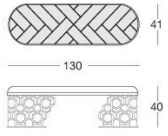

## Amanda

X 430 Giuseppe Lasparra

Bench with seat in medium density polyurethane foam with quilted or smooth decoration, in range colours. Non-removable upholstery. Base in calendared laser-cut ground metal with "Sequence" decoration. Frame finish: bright light gold, matt Champagne gold, bright chrome, bright black chrome, matt satined bronze.

# TECHNICAL DRAWINGS

scala 1:50