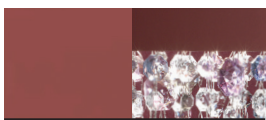

F01 Gold leaf frame comes with amber colors pendants

F02 Silver leaf frame comes with transparent pendants

F03 Copper leaf frame comes with copper colours pendants

V30 Oxide red frame comes with cold colours pendants