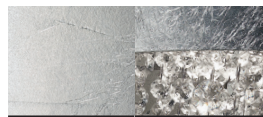

F01 Gold leaf frame comes with amber colors pendants

F02 Silver leaf frame comes with transparent pendants

F03 Copper leaf frame comes with copper colours pendants

V30 Oxide red frame comes with cold colours pendants