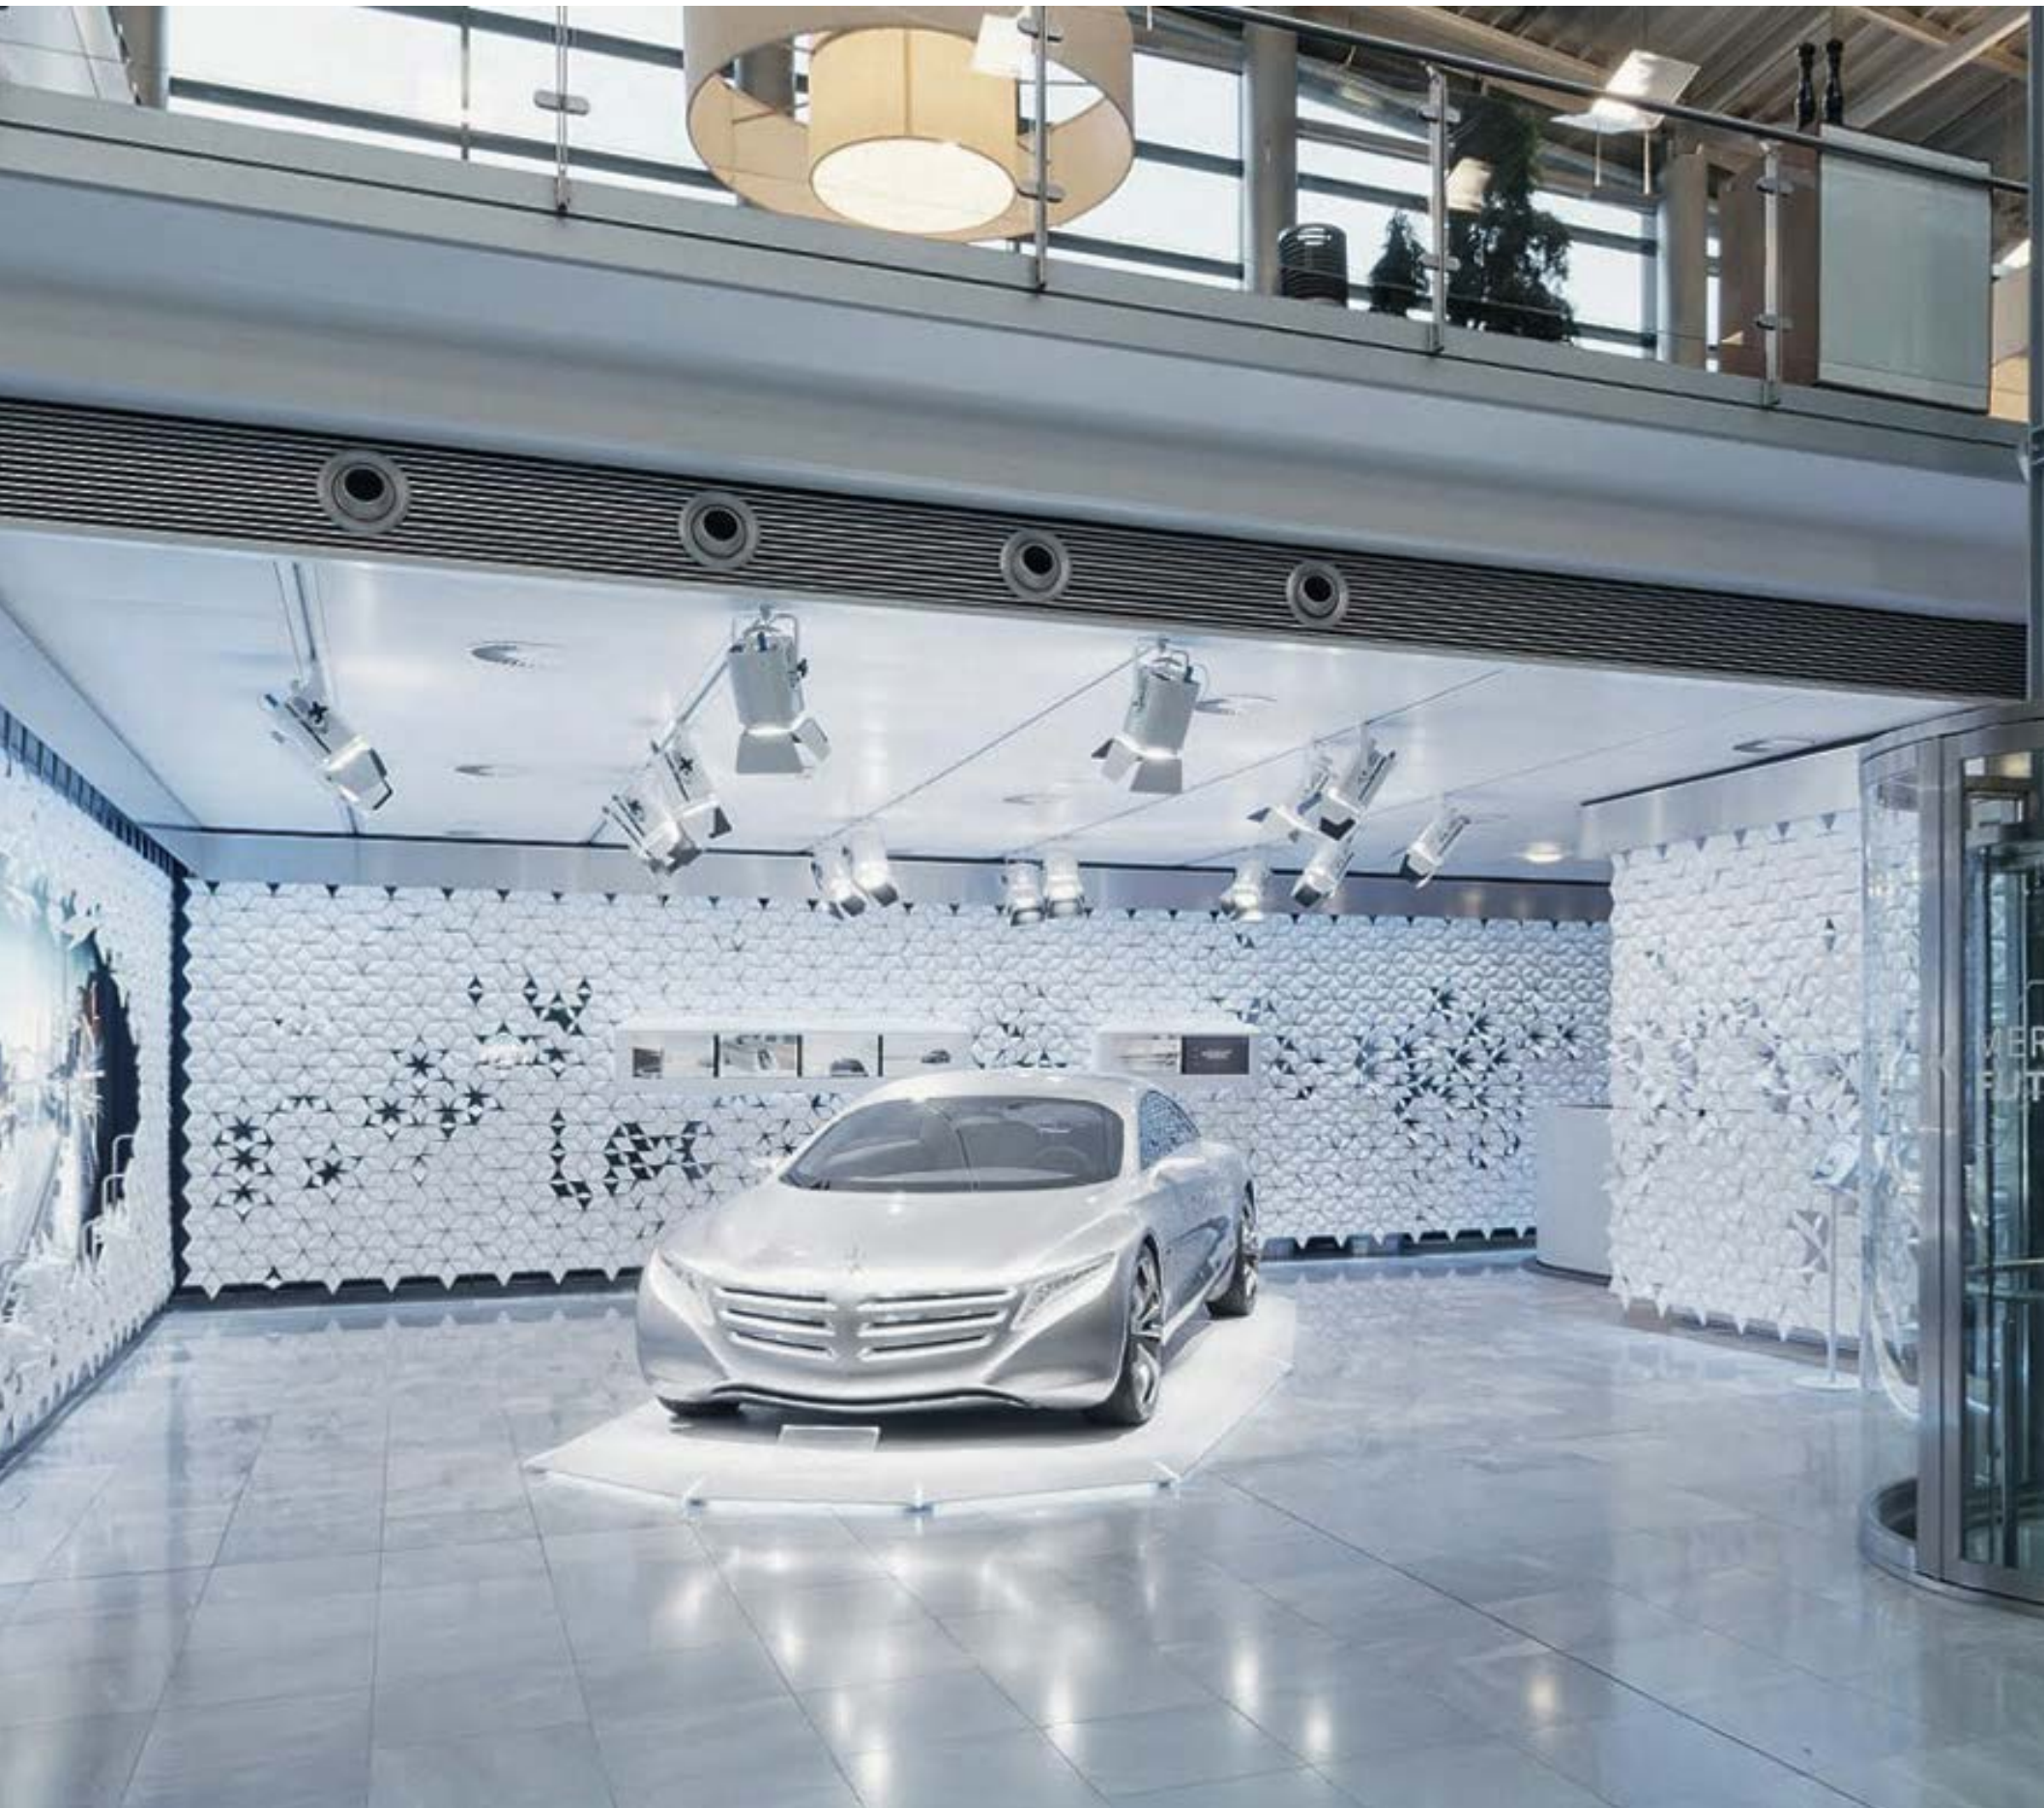

CUSTOM WALL PROJECT · MERCEDES BENZ MUSEUM BREMEN

Additional options

CUSTOM SCREEN COLORS

If our range of stock colors does not meet your requirements, we can supply almost any NCS or RAL color upon request.

Lead time **9 weeks**

Price **€ 690 for each color**

CUSTOM CEILING MOUNTS

We can supply different lengths and colors of ceiling mounts to meet your requirements.

Lead time **4 weeks**

Price **Upon request**

SLIDE AND DIVIDE!

Facet is also available with a suspended rail system, so that you can create a sliding divider. Use your own rail or our dedicated rail system. Download the sliding rail brochure at www.bloomming.com

HIGH CEILING?

If a ceiling is too high for effective use of our standard ceiling mounts, we have a discrete stainless-steel wire system to cope with even the highest ceiling. Download our ceiling mounting brochure at www.bloomming.com

CURVED WALL

Through using multiple small screens, you can create a large curved wall. Please contact us for details and specifications.

WALL SCREEN

It is a simple matter to create a wall covering through fixing the ceiling mounts to the wall instead of the ceiling.

LET IT STAND!

If you like our suspended room divider but you would love Facet even more if it was freestanding, please check out our Facet freestanding room divider at www.bloomming.com