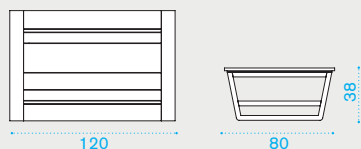

XL coffee table 120x80

→ 20 | | → 1 | H 12 D 87 L 129 | → 24

- COTCRM2T1 Teak
- COTCRM2T5 Pickled teak

- COVER139 Rain cover 121 x 81 h37

Dining armchair