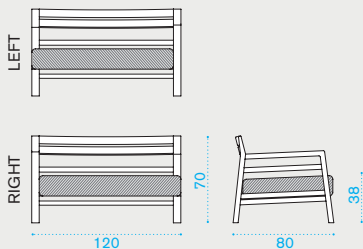

→ 39 | → 1 H 89 D 128 L 87 → 54

- CODMFDT1 Teak
- CODMFDT5 Pickled teak
- CODMFST1 Teak
- CODMFST5 Pickled teak

- COCUDMFAW25 Cushion (seat+back), nature white
- COCUDMFAW24 Cushion (seat+back), nature grey
- COCUDMFAW28 Cushion (seat+back), black stone
- COCUDMFA29 Cushion (seat+back), cherry red
- COCUDMFA27 Cushion (seat+back), narval blue
- COVER222 Rain cover 121 x 81 h69, right mod.
- COVER223 Rain cover 121 x 81 h69, left mod.