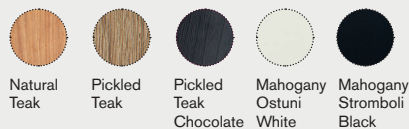

Costes

Material

Fabrics

Coffee table 100x60

→ 11 | | → 1 | H 12 D 66 L 109 | → 15

Item

Description

- COTCRM1T1 Teak
- COTCRM1T5 Pickled teak
- COTCRM1TCO Pickled teak chocolate
- COTCRM1M3 Mahogany Ostuni white
- COTCRM1M8 Mahogany Stromboli black

- COVER110 Rain cover 101 x 61 h37

XL coffee table 120x80

→ 20 | | → 1 | H 12 D 87 L 129 | → 24

- COTCRM2T1 Teak
- COTCRM2T5 Pickled teak

- COVER139 Rain cover 121 x 81 h37

Dining armchair

→ 10 | | → 1 | H 87,5 D 64 L 64 | → 15,5

- COPDT1 Teak
- COPDT5 Pickled teak

- COCUPDAW25 Cushion, seat, nature white
- COCUPDAW24 Cushion, seat, nature grey
- COCUPDAW28 Cushion, seat, black stone
- COCUPDA27 Cushion, seat, narval blue
- COCUPDA29 Cushion, seat, cherry red
- COVER104 Rain cover 58 x 58 h84