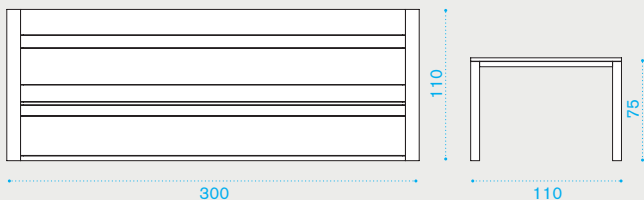

XL rectangular dining table 300x110

→ 106 → 12 | → 1 H 42 D 125 L 317 → 141

COTPRM2T1	Teak
COTPRM2T5	Pickled teak
COVER109	Rain cover 301 x 111 h74

Sun lounger