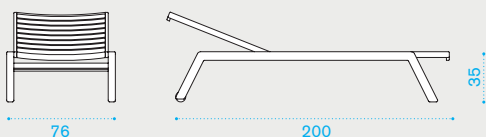

→ 22 | → 1 H 41 D 84 L 211 → 37

COLET1	Teak
COLET5	Pickled teak

COCULEAW25	Mattress, white, H 7 D 60 L 200
COCULEAW24	Mattress, grey, H 7 D 60 L 200
COCULEAW28	Mattress, black, H 7 D 60 L 200
COCULEA27	Mattress, blue, H 7 D 60 L 200
COCULEA29	Mattress, red, H 7 D 60 L 200
COVER103	Rain cover 201 x 77 h34