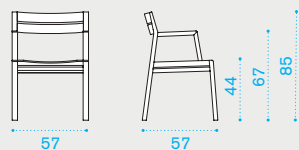

### XL coffee table 120x80

→ 20 | | → 1 | H 12 D 87 L 129 | → 24

- COTCRM2T1 Teak
- COTCRM2T5 Pickled teak

- COVER139 Rain cover 121 x 81 h37

### Dining armchair

→ 10 | | → 1 | H 87,5 D 64 L 64 | → 15,5

- COPDT1 Teak
- COPDT5 Pickled teak

- COCUPDAW25 Cushion, seat, nature white
- COCUPDAW24 Cushion, seat, nature grey
- COCUPDAW28 Cushion, seat, black stone
- COCUPDA27 Cushion, seat, narval blue
- COCUPDA29 Cushion, seat, cherry red
- COVER104 Rain cover 58 x 58 h84