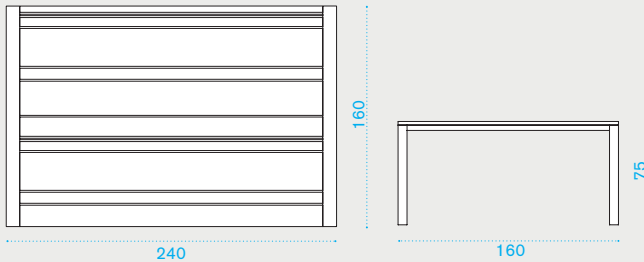

Rectangular dining table 240x160

→ 106,5 → 10-12 | → 1 H 42 D 178 L 258 → 136,5

COTPRM1T1	Teak
COTPRM1T5	Pickled teak
COVER147	Rain cover 241 x 161 h74