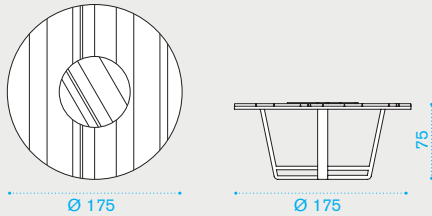

### XL coffee table 120x80

→ 20 | | → 1 | H 12 D 87 L 129 | → 24

- COTCRM2T1 Teak
- COTCRM2T5 Pickled teak

- COVER139 Rain cover 121 x 81 h37

### Dining armchair

→ 10 | | → 1 | H 87,5 D 64 L 64 | → 15,5

- COPDT1 Teak
- COPDT5 Pickled teak

- COCUPDAW25 Cushion, seat, nature white
- COCUPDAW24 Cushion, seat, nature grey
- COCUPDAW28 Cushion, seat, black stone
- COCUPDA27 Cushion, seat, narval blue
- COCUPDA29 Cushion, seat, cherry red
- COVER104 Rain cover 58 x 58 h84

### Round dining table Ø 175

→ 94,5 → 9-10 | → 1 H 42 D 192 L 192 → 124,5

Item	Description
------	-------------

- |           |                      |
|-----------|----------------------|
| COTPTM1T1 | Teak                 |
| COTPTM1T5 | Pickled teak         |
| COVER105  | Rain cover Ø 176 h74 |