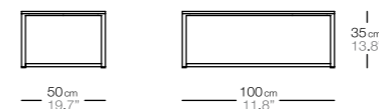

club mesa baja 100x45
side table

pintura aluminio (estruct.)
aluminium painting (frame)

pintura sobre aluminio
aluminium top painting

código
code

color pintura
painting colour

mismo color que estructura
same color as frame

03700--/--

funda impermeable
waterproof cover

037095925