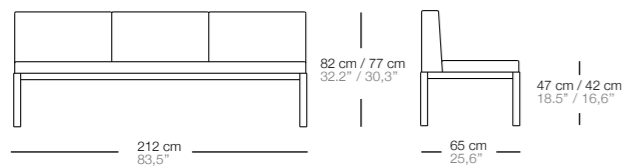

**código**  
code

+ tejido  
fabric

**nak 65 S3**  
nak 65 S3

**comedor (47 cm)**  
dining (47 cm)

**sofá (42 cm)**  
loungé (42 cm)

**código**  
code

color pintura  
painting colour

funda impermeable  
waterproof cover