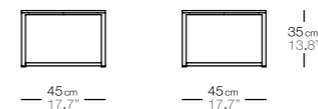

club mesa baja 45x45
side table

pintura aluminio
aluminium painting

compact
compact

código
code

color pintura
painting colour

blanco
white

03703--50

color pintura
painting colour

color compact
compact color

03703--/--

funda impermeable
waterproof cover

037092325