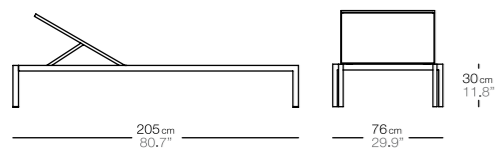

funda impermeable  
*waterproof cover*

031490025

**club tumbona**  
*deckchair*

**pintura aluminio**  
*aluminium painting*

**código**  
*code*

color pintura / tejido (solo vinytex slings)  
*painting colour / fabric (only slings vinytex)*