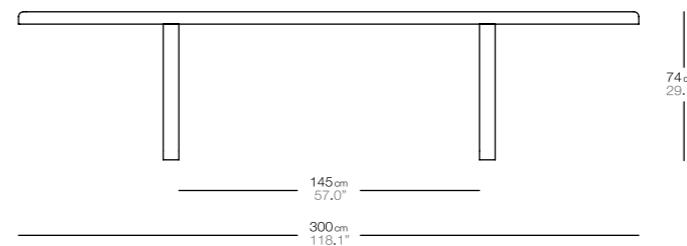

121590025

**sit mesa 300x100x74**  
table 300x100x74

**código**  
code

sobre madera iroko  
iroko wood top

12790--70

sobre compact blanco  
white compact top

12790--50

funda impermeable  
waterproof cover