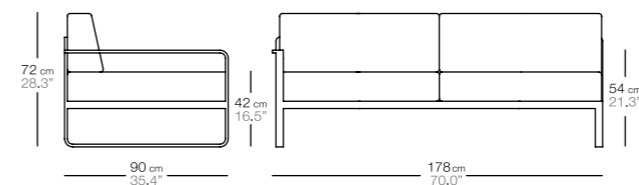

sit sofa 2 plazas, brazo derecho
2 seater sofa, right armrest

código
code

color pintura
painting colour

12507--10

funda impermeable
waterproof cover

125090025

+

almohadón sofá 2 plazas (asiento, respaldo)
2 seater sofa cushion (seat, back)

código
code

tejido
fabric

1221400--

*COLORES PINTURA, TEJIDOS Y SOBRES MESA. Ver apartado "Acabados" (página 177)
*PAINTING COLORS, FABRICS and TABLE TOPS. See section "Finishes" (page 177)