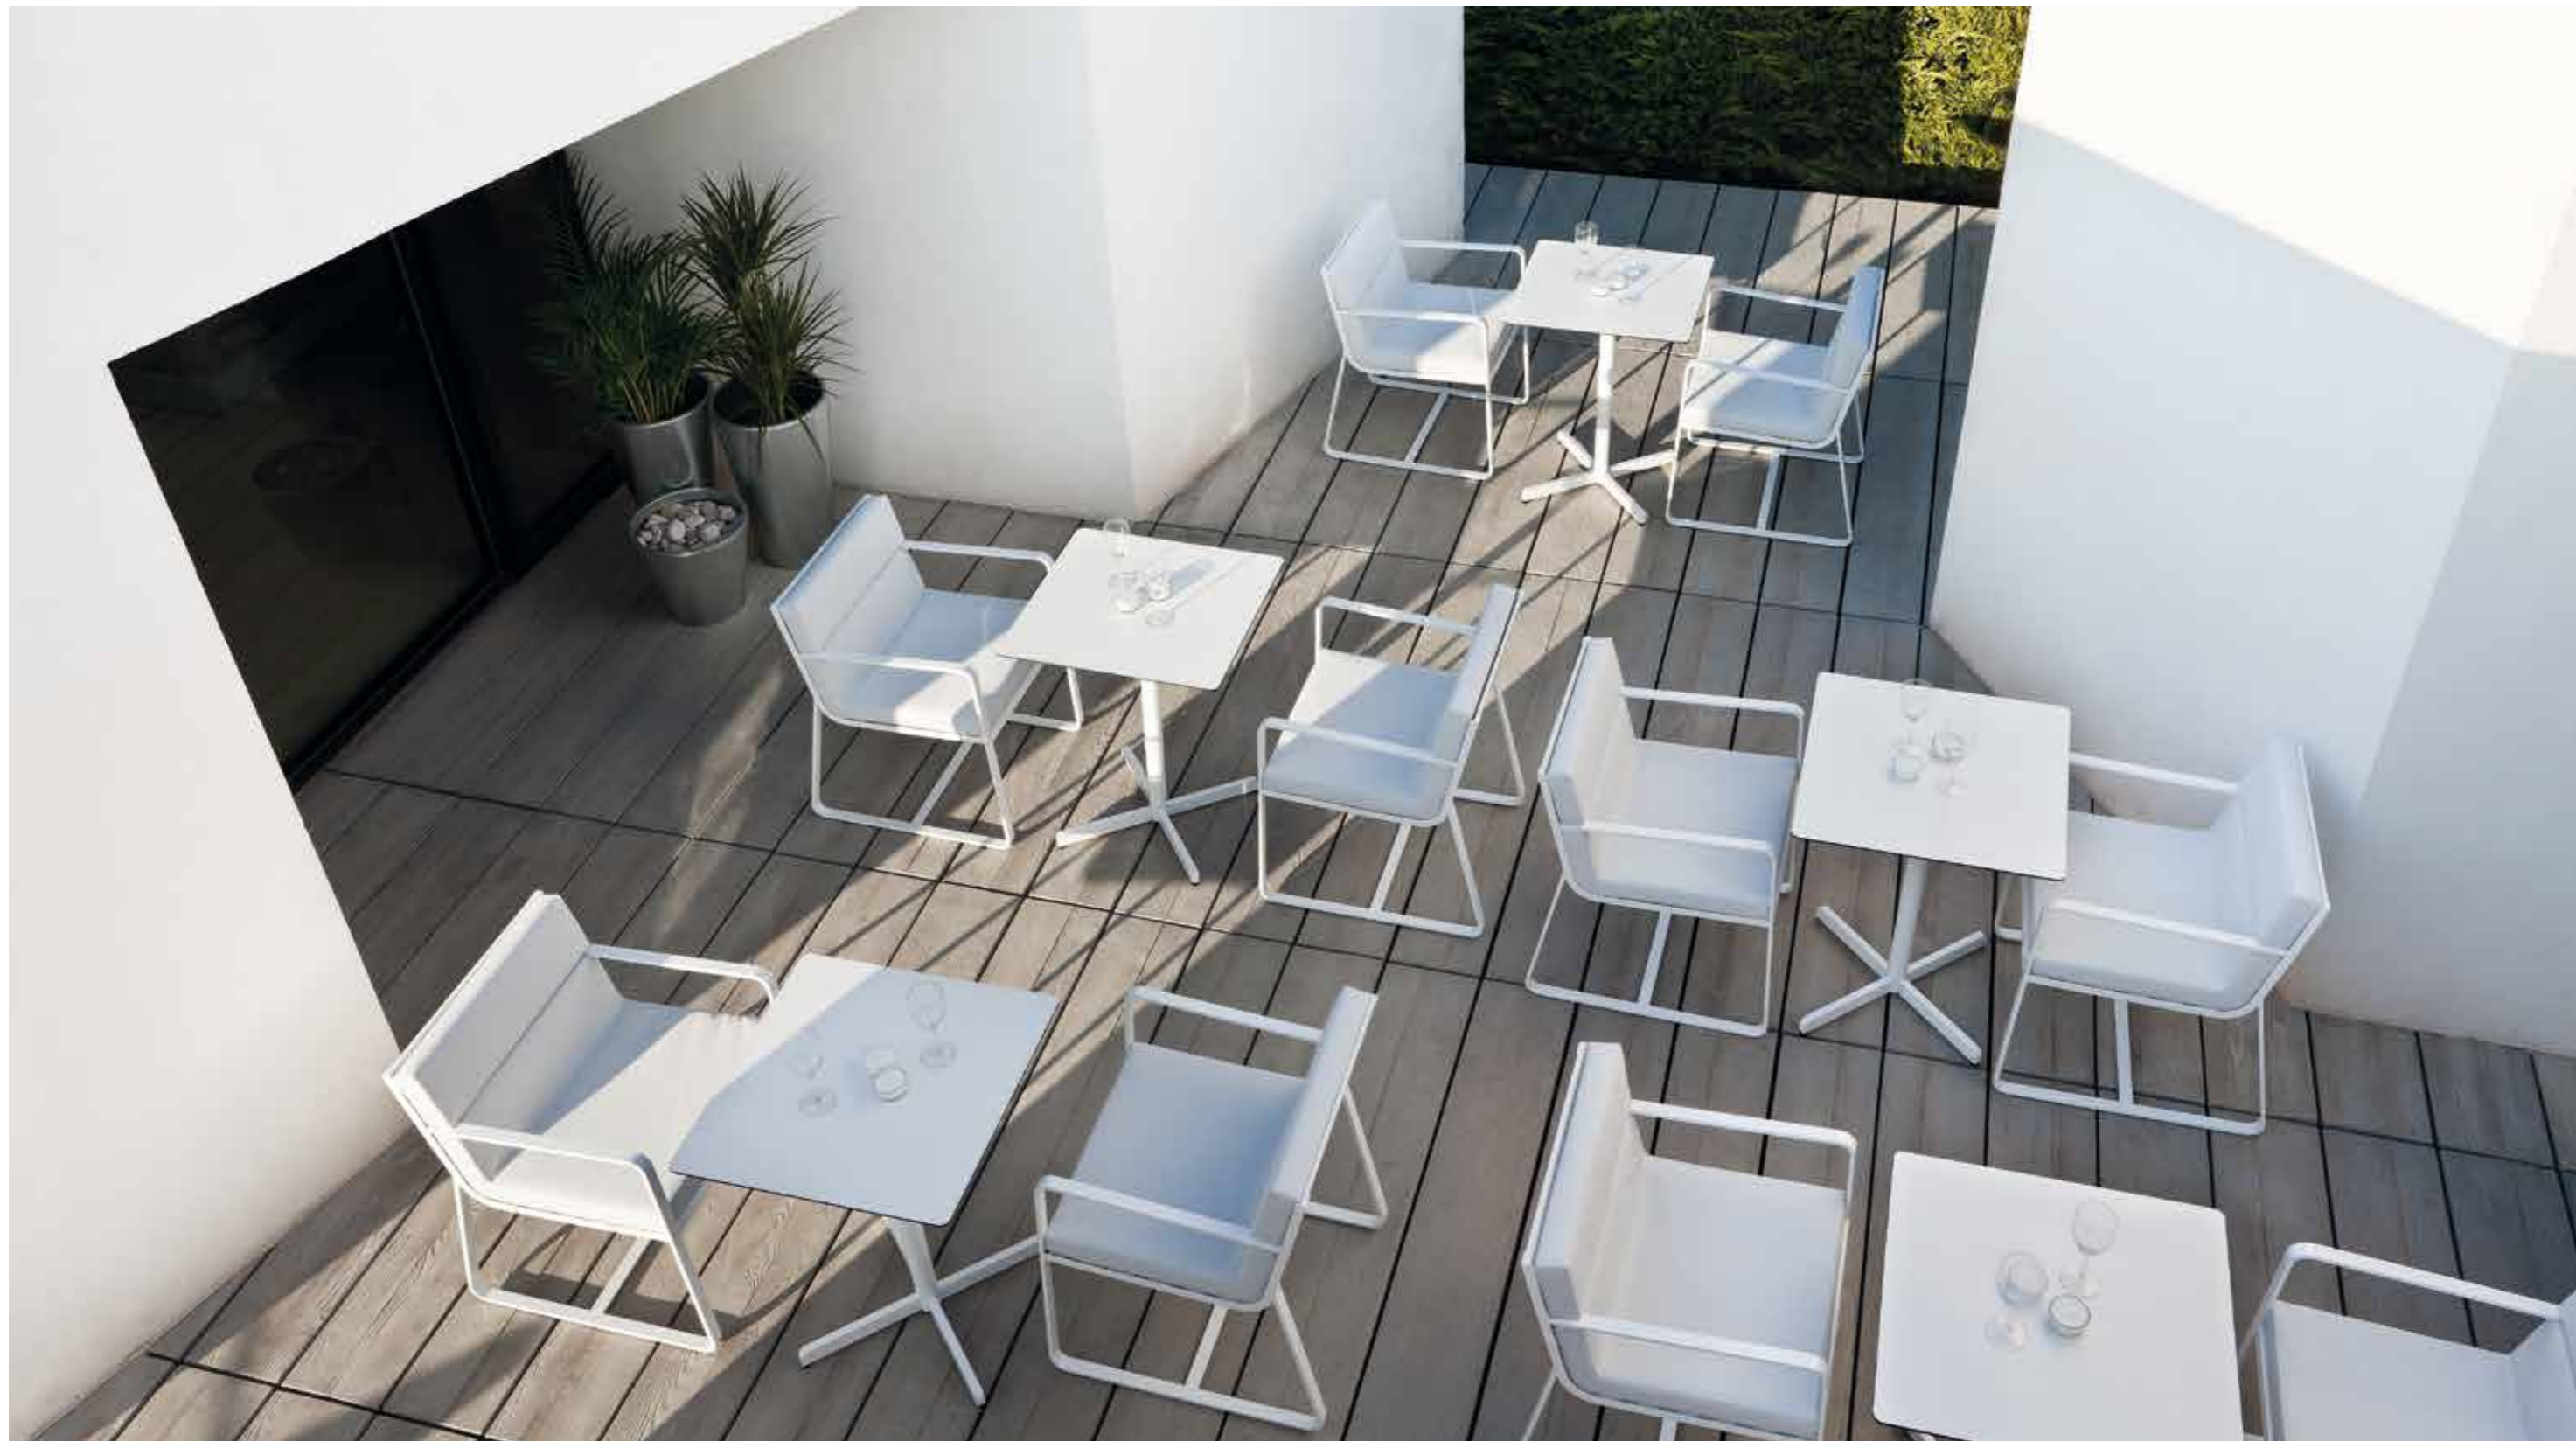

sit blanco | vinytex blanco perla
sillón
mesa 300x100x74, iroko

*sit white | white pearl vinytex
armchair
table 300x100x74, iroko*

sit blanco | vinytex blanco perla
sillón
mesa pie central 70x70x74, compact blanco

sit white | white pearl vinytex
armchair
central leg table 70x70x74, white compact