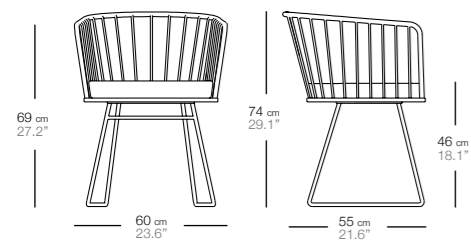

# dots

By Andrés Bluth

*dat*s blanco | iroko  
mesa 140x140x35

*dat*s white | iroko  
table 140x140x35

**dat blanco | lamas compact blanco**  
mesa 180x90x74  
banco 180x40x45

**dat white | white compact slats**  
table 180x90x74  
bench 180x40x45

*dat's brown cobre | iroko*  
mesa 200x100x74

*dat's brown cobre | iroko*  
table 200x100x74

few elements transmit  
as intensely the feeling  
of warmth as wood

**descripción de producto**  
*product description*