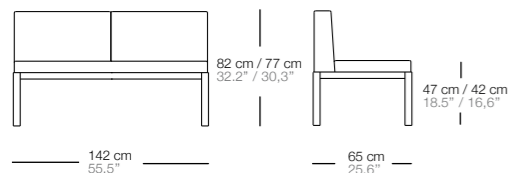

**nak 65 S2**  
nak 65 S2

**comedor (47 cm)**  
dining (47 cm)

**sofá (42 cm)**  
loungé (42 cm)

**código**  
code

color pintura  
painting colour

funda impermeable  
waterproof cover

**nak 65 S2**  
(1 almohadón asiento, 2 respaldos)  
nak 65 S2  
(1 seat cushion, 2 back cushions)