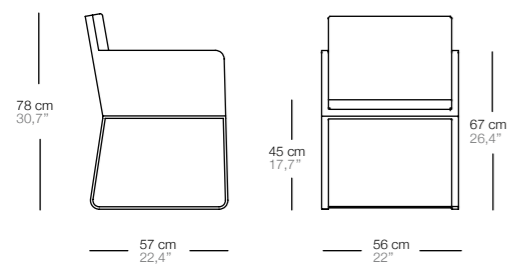

mood butaca
armchair

tapicería de exterior
outdoor upholstery

tejido
fabric

funda impermeable
waterproof cover

código
code

06103--/--

061090025