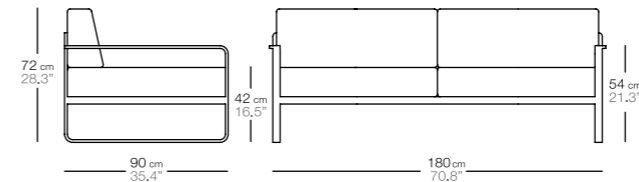

12527--10

funda impermeable  
*waterproof cover*

125290025

+

**almohadón sofá 2 plazas (asiento, respaldo)**  
*2 seater sofa cushion (seat, back)*

**código**  
*code*

tejido  
*fabric*

1221400--