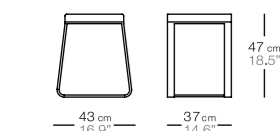

sit taburete 47
barstool 47

código
code

color pintura / tejido
painting colour / fabric

funda impermeable
waterproof cover

12153--/--

121590025