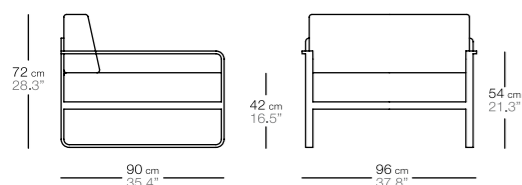

sit sofá 1 plaza
lounge sofa

código
code

color pintura
painting colour

12207--10

funda impermeable
waterproof cover

121690025

+

almohadón sofá 1 plaza
(asiento, respaldo)
lounge cushion
(seat, back)

código
code

tejido
fabric

1220400--