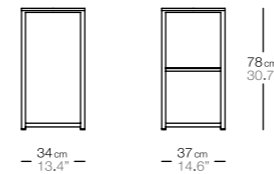

club taburete 78
barstool 78

pintura aluminio
aluminium painting

compact
compact

código
code

color pintura
painting colour

blanco
white

03143--50

color pintura
painting colour

color compact
compact color

03143--/--

funda impermeable
waterproof cover

031490025