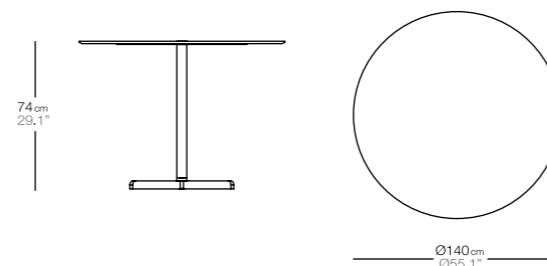

sit mesa pie central ø 140x74
central leg table ø140x74

código
code

color pintura / sobre compact blanco
painting colour / white compact top

12420--50

color pintura / sobre madera iroko
painting colour / iroko wood top

12420--70

color pintura / sobre dekon
painting colour / dekon top

12420--/--

funda impermeable
waterproof cover

126699325