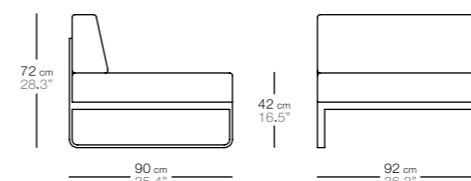

sit central XL
centreXL

código
code

color pintura
painting colour

12247--10

funda impermeable
waterproof cover

122490025

almohadón central XL
(asiento, respaldo)
XL centre cushion
(seat, back)

código
code

+

tejido
fabric

1224400--