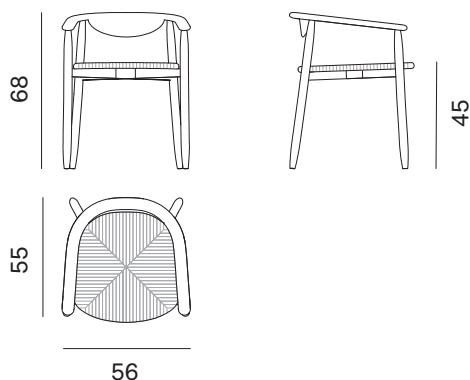

Sedia ROSE / ROSE chair

design by Zanellato e Bortotto

NOVAMOBILI

Sedia ROSE in paglia / ROSE straw chair

misure L x H x P cm /
dimensions W x H x D cm

56 x 68 x 55

kg. 6,1

Seduta in paglia intrecciata a mano. /
Handwoven straw seat.

Sedia ROSE imbottita / Upholstered ROSE chair

misure L x H x P cm /
dimensions W x H x D cm

56 x 68 x 55

kg. 6,1

Seduta imbottita non sfoderabile. /
Padded seat covered with non-removable upholstery.