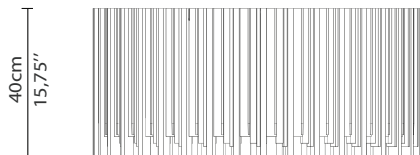

CABINETS & BOOKCASES

EMPIRE | center table

80cm
31,50"

40cm
15,75"

DIMENSIONS

Height: 40cm | 15,75"

Diameter: 80cm | 31,50"

MATERIALS

Body: Brass & Marble

STANDARD FINISHES

Body: Gold plated & Nero Marquina
Marble

WEIGHT

Aprox: 54kg | 119lbs

PACKAGING

Volume: 0,45m³ | 16 ft³

Weight: 76kg | 168lbs