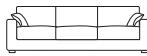

100 x 165

maxi sofa