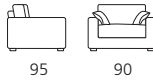

Rivage

**Rivage**

Moon armchair  
Cube pouf  
Peter table

# Rivage

available also in the **sofabed** version - check **price list**

armchair

95 90

single central

71

chaise-longue

71 x 165

2 seater sofa

170

square corner

95 x 95

chaise-longue

86 x 165

intermediate sofa

200