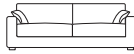

1 seater terminal

85

chaise-longue with armrest

85 x 165

3 seater sofa

230

2 seater central

142