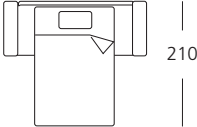

# Martina Round

round armrest

armchair

mattress 75 x 200 H 14

3 seater sofa

mattress 180 x 200 H 14

2 seater sofa

mattress 100 x 200 H 14

chaise longue

2 seater sofa

mattress 115 x 200 H 14

intermediate sofa

mattress 140 x 200 H 14

3 seater sofa

mattress 160 x 200 H 14