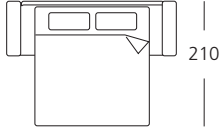

# Martina Round

round armrest

armchair

mattress 75 x 200 H 14

3 seater sofa

mattress 180 x 200 H 14

2 seater sofa

mattress 100 x 200 H 14

chaise longue

2 seater sofa

mattress 115 x 200 H 14

intermediate sofa

mattress 140 x 200 H 14

3 seater sofa

mattress 160 x 200 H 14