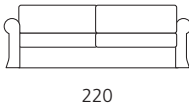

chaise longue

2 seater sofa

mattress 115 x 200 H 14

intermediate sofa

mattress 140 x 200 H 14

3 seater sofa

mattress 160 x 200 H 14