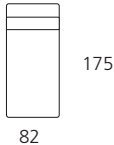

# Martina Round

round armrest

armchair

mattress 75 x 200 H 14

3 seater sofa

mattress 180 x 200 H 14

2 seater sofa

mattress 100 x 200 H 14

chaise longue

2 seater sofa

mattress 115 x 200 H 14

intermediate sofa

mattress 140 x 200 H 14

3 seater sofa

mattress 160 x 200 H 14