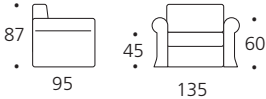

# Martina Round

round armrest

armchair

mattress 75 x 200 H 14

3 seater sofa

mattress 180 x 200 H 14

2 seater sofa

mattress 100 x 200 H 14