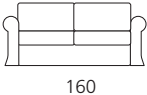

# Martina Round

round armrest

armchair

mattress 75 x 200 H 14

3 seater sofa

mattress 180 x 200 H 14

2 seater sofa

mattress 100 x 200 H 14

chaise longue

2 seater sofa

mattress 115 x 200 H 14

intermediate sofa

mattress 140 x 200 H 14

3 seater sofa

mattress 160 x 200 H 14