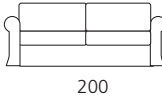

chaise longue

2 seater sofa

mattress 115 x 200 H 14

intermediate sofa

mattress 140 x 200 H 14

3 seater sofa

mattress 160 x 200 H 14