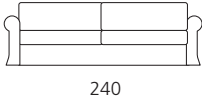

# Martina Round

round armrest

armchair

mattress 75 x 200 H 14

3 seater sofa

mattress 180 x 200 H 14

2 seater sofa

mattress 100 x 200 H 14

chaise longue

2 seater sofa

mattress 115 x 200 H 14

intermediate sofa

mattress 140 x 200 H 14

3 seater sofa

mattress 160 x 200 H 14