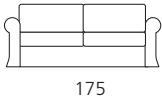

# Martina Round

round armrest

armchair

mattress 75 x 200 H 14

3 seater sofa

mattress 180 x 200 H 14

2 seater sofa

mattress 100 x 200 H 14

chaise longue

2 seater sofa

mattress 115 x 200 H 14

intermediate sofa

mattress 140 x 200 H 14

3 seater sofa

mattress 160 x 200 H 14