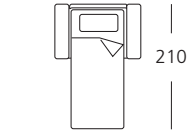

Martina Round

round armrest

armchair