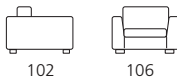

# Miami

 available also in the **sofabed** version - check **price list**

armchair

102 106

single central

65

3 seater central

195

2 seater sofa

176

single central

75

3 seater terminal

218

intermediate sofa

196

square corner

102 x 102

maxi central

225

3 seater sofa

220

1 seater terminal

88