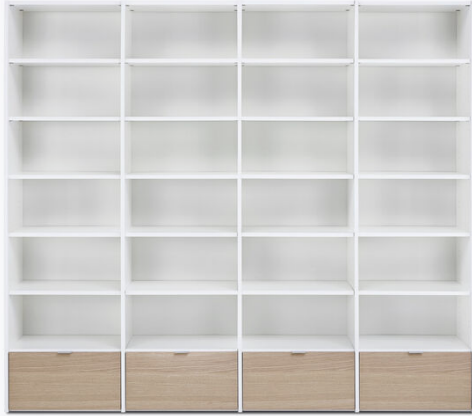

# Copenhagen

Copenhagen wall system

Product swatch: 3430CY00\_1

As shown ~~£4,229.00~~

**£3,594.65**

#### DIMENSIONS AND WEIGHT

Height: 227½ cm  
Width: 259 cm  
Depth: 39 cm

#### FINISH

Base cabinet: lacquered  
Front: lacquered  
Back panel: lacquered

#### MATERIALS

Base cabinet: melamine/particle board  
Front: oak veneer/particle board  
Back panel: high density fibreboard