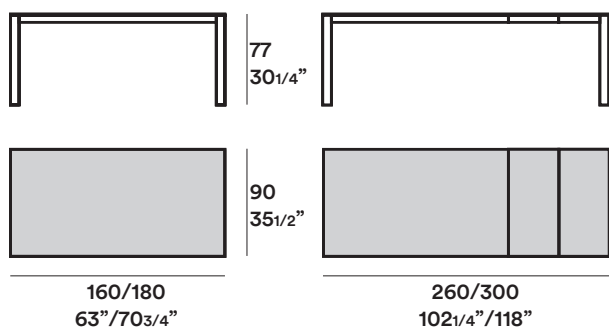

Sensai / Decoma Design

Complementi/ Complements

2008

Tavolo rettangolare con piano allungabile. Gambe in alluminio verniciato o rivestito in essenza. Finiture: noce canaletto, rovere therm, laccato lucido bianco, laminato opaco bianco, vetro satinato bianco

Rectangular table with extending wooden top. Aluminium legs: varnished or veneered finishing. Finises: walnut, therm oak, Bianco glossy lacquer, laminated matt white, Bianco satinated glass.

Dimensioni / Dimensions