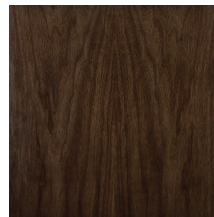

SAN FRANCISCO

Tavolo da pranzo. Top e base in listellare di pioppo italiano, impiallacciati in Rovere o Noce (impiallaccio con spessore 4 mm). Piedini e dettagli in ottone, finitura bronzo antico (OBA).

Dining Table. Top and base in Italian poplar block-board, veneered with 4 mm thickness real Oak or Walnut. Feet and joint details in brass, antique bronze finish (OBA).

Misure standard | Standard sizes

100% made in Italy

www.bellavistacollection.com

SAN FRANCISCO

Finiture standard | *Standard finishes*

RN | Rovere Naturale
Natural Oak

NC | Noce Canaletto Naturale
Natural American Walnut

RS | Rovere Smoke
Smoke Oak

NCS | Noce Canaletto Scuro
Dark American Walnut

RG | Rovere Grigio
Grey Oak

NCM | Noce Canaletto Moka
Moka American Walnut

RM | Rovere Moka
Moka Oak

LG | Larice Grigio
Grey Larch