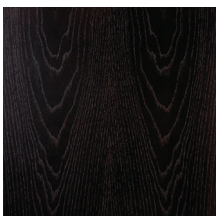

SAN FRANCISCO

Tavolo da pranzo. Top e base in listellare di pioppo italiano, impiallacciati in Rovere o Noce (impiallaccio con spessore 4 mm). Piedini e dettagli in ottone, finitura bronzo antico (OBA).

Dining Table. Top and base in Italian poplar block-board, veneered with 4 mm thickness real Oak or Walnut. Feet and joint details in brass, antique bronze finish (OBA).

Misure standard | Standard sizes

100% made in Italy

www.bellavistacollection.com

SAN FRANCISCO

Finiture standard | *Standard finishes*

RN | Rovere Naturale
Natural Oak

NC | Noce Canaletto Naturale
Natural American Walnut

RS | Rovere Smoke
Smoke Oak

NCS | Noce Canaletto Scuro
Dark American Walnut

RG | Rovere Grigio
Grey Oak

NCM | Noce Canaletto Moka
Moka American Walnut

RM | Rovere Moka
Moka Oak

LG | Larice Grigio
Grey Larch