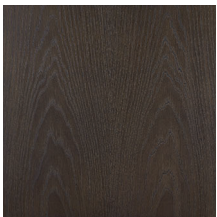

SAN FRANCISCO

Tavolo da pranzo. Top e base in listellare di pioppo italiano, impiallacciati in Rovere o Noce (impiallaccio con spessore 4 mm). Piedini e dettagli in ottone, finitura bronzo antico (OBA).

Dining Table. Top and base in Italian poplar block-board, veneered with 4 mm thickness real Oak or Walnut. Feet and joint details in brass, antique bronze finish (OBA).

Misure standard | Standard sizes

100% made in Italy

www.bellavistacollection.com

SAN FRANCISCO

Finiture standard | *Standard finishes*

RN | Rovere Naturale
Natural Oak

NC | Noce Canaletto Naturale
Natural American Walnut

RS | Rovere Smoke
Smoke Oak

NCS | Noce Canaletto Scuro
Dark American Walnut

RG | Rovere Grigio
Grey Oak

NCM | Noce Canaletto Moka
Moka American Walnut

RM | Rovere Moka
Moka Oak

LG | Larice Grigio
Grey Larch