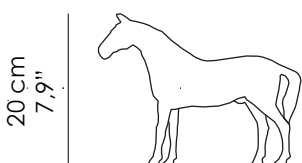

Finitura standard | Standard finishes

PN | Patina Nera
Black Patina

Foglia Argento
Antique Silver Leaf

BA | Bronzo Antico
Antique Bronze

Foglia Oro
Antique Gold Leaf

Misure standard | Standard sizes

26 cm
10,2"