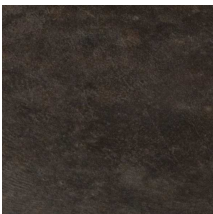

Scultura. Fusione di ottone a terra, rifinita a mano nelle finiture Patina Nera, Bronzo Antico (BA), foglia Oro o Foglia Argento .

Sculpture. Sand-casting brass sculpture, refined by hand with Black Patina or Antique Bronze or Gold Leaf or Silver Leaf finish.

Finitura standard | Standard finishes

PN | Patina Nera
Black Patina

Foglia Argento
Antique Silver Leaf

BA | Bronzo Antico
Antique Bronze

Foglia Oro
Antique Gold Leaf

Misure standard | Standard sizes

26 cm
10,2"