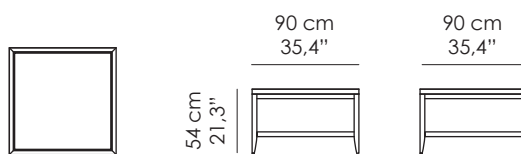

Misure standard | Standard sizes

100% made in Italy

www.bellavistacollection.com

BELLAVISTA
COLLECTION