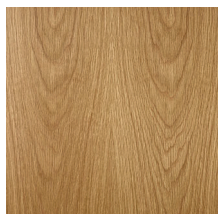

RS | Rovere Smoke
Smoke Oak

THOMAS

Finiture standard | *Standard finishes*

RN | Rovere Naturale
Natural Oak