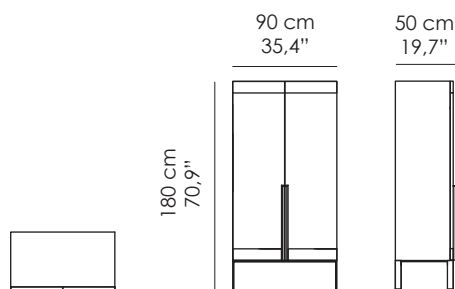

Misure standard | Standard sizes

100% made in Italy

www.bellavistacollection.com

BELLAVISTA
COLLECTION