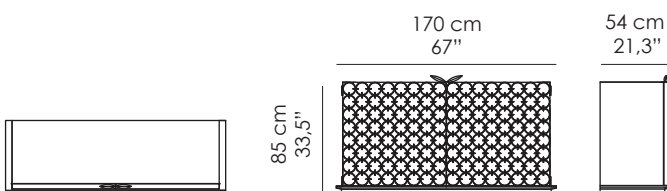

SG | Sucupira Grigio
Grey Sukupira

E | Ebano
Ebony

Misure standard | *Standard sizes*

100% made in Italy

www.bellavistacollection.com