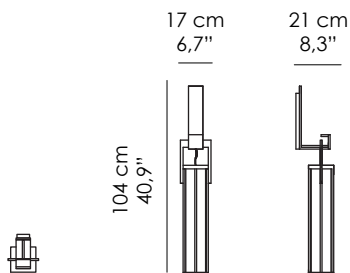

IGNIS

Applique. Struttura in ottone, finitura Bronzo Antico (OBA).
Paralume in vetro satinato.

Note:

Strip led 19W.
220-240V 60Hz
100-120V 60Hz

Sconce. Structure in brass, Antique Bronze finish (OBA).
Diffusers in sandblasted glass.

Notes:

Strip led 19W.
220-240V 60Hz
100-120V 60Hz

Finiture standard | Standard finishes

OBA
Ottone, fin. bronzo antico
Brass, antique bronze fin,

Misure standard | Standard sizes

100% made in Italy

www.bellavistacollection.com