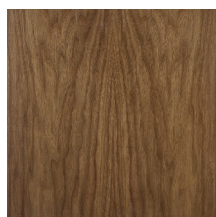

GASTONE

Tavolino e porta riviste. Struttura in massiccio di Noce o in massiccio di Frassino tinto Moka (FRM) o in massiccio Frassino tinto Sherry (FRSH).

Side Table and magazine holder. Structure in solid Walnut or solid Moka stained or Sherry stained Ashwood..

100% made in Italy

www.bellavistacollection.com

BELLAVISTA
COLLECTION

GASTONE

Finiture standard | *Standard finishes*

FRM | Frassino Moka
Moka Ashwood

NC | Noce Canaletto Naturale
Natural American Walnut

FRSH | Frassino Sherry
Sherry Ashwood

NCS | Noce Canaletto Scuro
Dark American Walnut

NCM | Noce Canaletto Moka
Moka American Walnut

Misure standard | *Standard sizes*

100% made in Italy

www.bellavistacollection.com