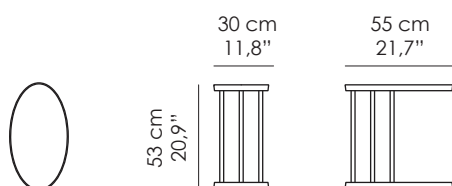

NCS | Noce Canaletto Scuro
Dark American Walnut

NCM | Noce Canaletto Moka
Moka American Walnut

Misure standard | *Standard sizes*

100% made in Italy

www.bellavistacollection.com