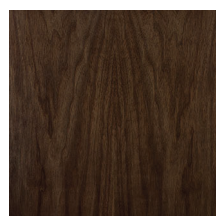

GASTONE

Tavolino e porta riviste. Struttura in massiccio di Noce o in massiccio di Frassino tinto Moka (FRM) o in massiccio Frassino tinto Sherry (FRSH).

Side Table and magazine holder. Structure in solid Walnut or solid Moka stained or Sherry stained Ashwood..

100% made in Italy

www.bellavistacollection.com

BELLAVISTA
COLLECTION

GASTONE

Finiture standard | *Standard finishes*

FRM | Frassino Moka
Moka Ashwood

NC | Noce Canaletto Naturale
Natural American Walnut

FRSH | Frassino Sherry
Sherry Ashwood

NCS | Noce Canaletto Scuro
Dark American Walnut

NCM | Noce Canaletto Moka
Moka American Walnut

Misure standard | *Standard sizes*

100% made in Italy

www.bellavistacollection.com