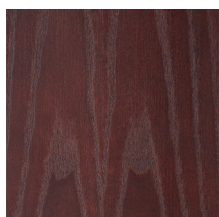

GASTONE

Tavolino e porta riviste. Struttura in massiccio di Noce o in massiccio di Frassino tinto Moka (FRM) o in massiccio Frassino tinto Sherry (FRSH).

Side Table and magazine holder. Structure in solid Walnut or solid Moka stained or Sherry stained Ashwood..

100% made in Italy

www.bellavistacollection.com

BELLAVISTA
COLLECTION

GASTONE

Finiture standard | *Standard finishes*

FRM | Frassino Moka
Moka Ashwood

NC | Noce Canaletto Naturale
Natural American Walnut

FRSH | Frassino Sherry
Sherry Ashwood

NCS | Noce Canaletto Scuro
Dark American Walnut

NCM | Noce Canaletto Moka
Moka American Walnut

Misure standard | *Standard sizes*

100% made in Italy

www.bellavistacollection.com