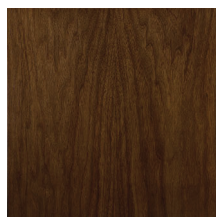

GASTONE

Tavolino e porta riviste. Struttura in massiccio di Noce o in massiccio di Frassino tinto Moka (FRM) o in massiccio Frassino tinto Sherry (FRSH).

Side Table and magazine holder. Structure in solid Walnut or solid Moka stained or Sherry stained Ashwood..

100% made in Italy

www.bellavistacollection.com

BELLAVISTA
COLLECTION

GASTONE

Finiture standard | *Standard finishes*

FRM | Frassino Moka
Moka Ashwood

NC | Noce Canaletto Naturale
Natural American Walnut

FRSH | Frassino Sherry
Sherry Ashwood

NCS | Noce Canaletto Scuro
Dark American Walnut

NCM | Noce Canaletto Moka
Moka American Walnut

Misure standard | *Standard sizes*

100% made in Italy

www.bellavistacollection.com