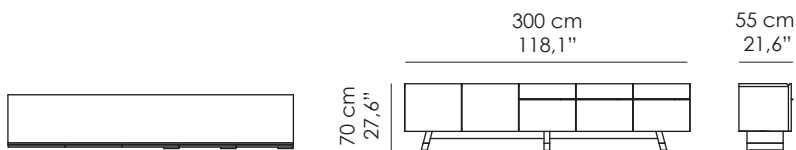

RG | Rovere Grigio
Grey Oak

NCM | Noce Canaletto Moka
Moka American Walnut

RM | Rovere Moka
Moka Oak

Misure standard | *Standard sizes*

100% made in Italy

www.bellavistacollection.com