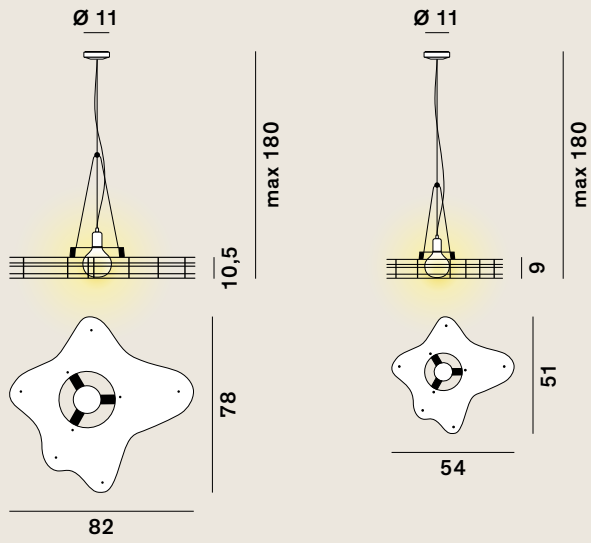

Cloud: Suspension

cod: H1, H2

Light Source

E27 LED

Class

A / A+ / A++

Catalogue

White
(etched)