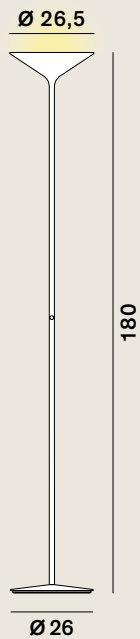

Dry: Suspension

cod: H1, H2, H3, H4

Light Source (H1) (H2)	MID POWER LED
Light Source (H3) (H4)	ACRICHE HV LED
Power (H1)	16 Watt
Power (H2)	32 Watt
Power (H3)	13 Watt
Power (H4)	26 Watt
Kelvin	2.700
Dimmer (H1) (H2)	phase
Lumen (H1)	1.200
Lumen (H2)	2.400
Lumen (H3)	600
Lumen (H4)	1.200
CRI	90

Class (H1) (H2) **A / A+ / A++**  
 Class (H3) (H4) **A+**

Catalogue

Satin selection (upon request)

Your favourite Colour:

- RAL
- Pantone
- NCS

Dry: Floor

cod: F1

Light Source	MID POWER LED
Power	45 Watt
Kelvin	2.700
Dimmer	push button
Lumen	4.500
CRI	90

Class **A / A+ / A++**

Catalogue

Your favourite Colour:

- RAL
- Pantone
- NCS