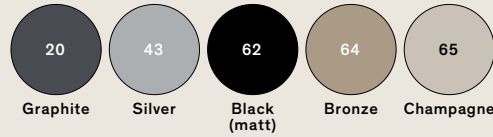

Dry: Suspension

cod: H1, H2, H3, H4

Light Source (H1) (H2)	MID POWER LED
Light Source (H3) (H4)	ACRICHE HV LED
Power (H1)	16 Watt
Power (H2)	32 Watt
Power (H3)	13 Watt
Power (H4)	26 Watt
Kelvin	2.700
Dimmer (H1) (H2)	phase
Lumen (H1)	1.200
Lumen (H2)	2.400
Lumen (H3)	600
Lumen (H4)	1.200
CRI	90

Class (H1) (H2) **A / A+ / A++**  
 Class (H3) (H4) **A+**

Catalogue

Satin selection (upon request)

Your favourite Colour:

- RAL
- Pantone
- NCS

Dry: Floor

cod: F1

Light Source	MID POWER LED
Power	45 Watt
Kelvin	2.700
Dimmer	push button
Lumen	4.500
CRI	90

Class **A / A+ / A++**

Catalogue

Your favourite Colour:

- RAL
- Pantone
- NCS