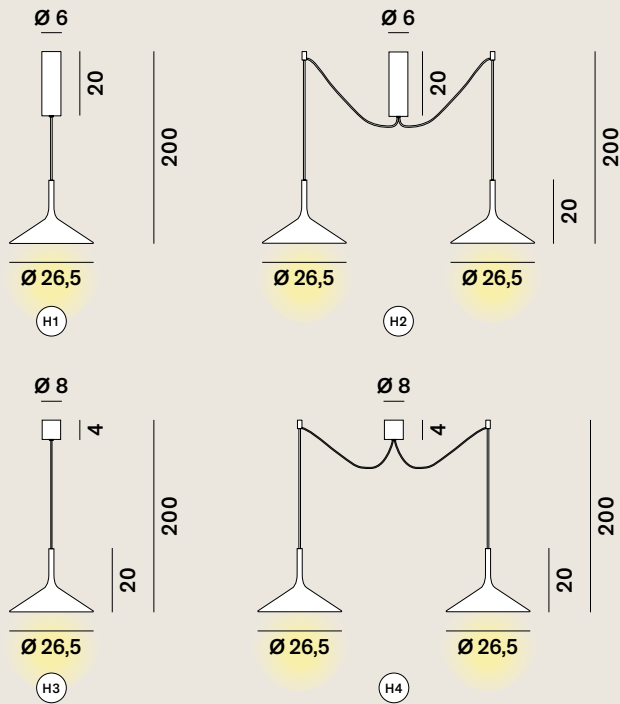

Dry: Suspension

cod: H1, H2, H3, H4

Light Source (H1) (H2)	MID POWER LED
Light Source (H3) (H4)	ACRICHE HV LED
Power (H1)	16 Watt
Power (H2)	32 Watt
Power (H3)	13 Watt
Power (H4)	26 Watt
Kelvin	2.700
Dimmer (H1) (H2)	phase
Lumen (H1)	1.200
Lumen (H2)	2.400
Lumen (H3)	600
Lumen (H4)	1.200
CRI	90

Class (H1) (H2) **A / A+ / A++**  
 Class (H3) (H4) **A+**

Catalogue

Satin selection (upon request)

Your favourite Colour:

- RAL
- Pantone
- NCS

Dry: Floor

cod: F1

Light Source	MID POWER LED
Power	45 Watt
Kelvin	2.700
Dimmer	push button
Lumen	4.500
CRI	90