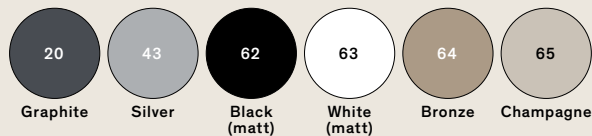

Dry: Suspension

cod: H1, H2, H3, H4

Light Source (H1) (H2)	MID POWER LED
Light Source (H3) (H4)	ACRICHE HV LED
Power (H1)	16 Watt
Power (H2)	32 Watt
Power (H3)	13 Watt
Power (H4)	26 Watt
Kelvin	2.700
Dimmer (H1) (H2)	phase
Lumen (H1)	1.200
Lumen (H2)	2.400
Lumen (H3)	600
Lumen (H4)	1.200
CRI	90

Class (H1) (H2) **A / A+ / A++**  
 Class (H3) (H4) **A+**

Catalogue

Satin selection (upon request)

Your favourite Colour:

- RAL
- Pantone
- NCS

Dry: Floor

cod: F1

Light Source	MID POWER LED
Power	45 Watt
Kelvin	2.700
Dimmer	push button
Lumen	4.500
CRI	90

Class **A / A+ / A++**

Catalogue

Your favourite Colour:

- RAL
- Pantone
- NCS