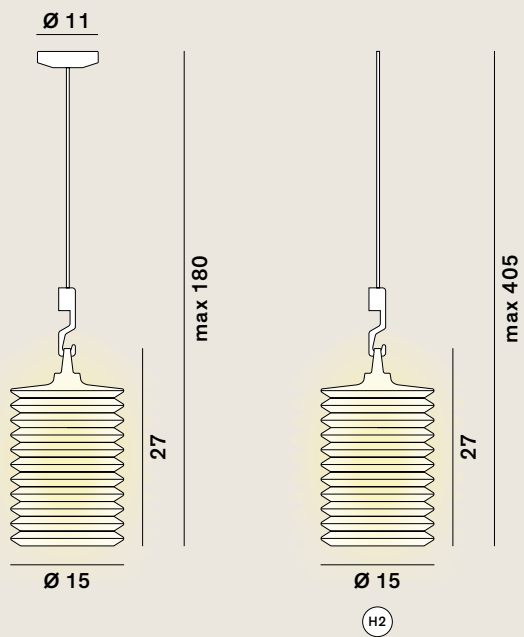

Lampion: Table / Wall

cod: T1 / W1

Light Source E27 LED

Class A / A+ / A++

Lampion: Suspension

cod: H1, H2

Light Source E27 LED

IP (H2) 44