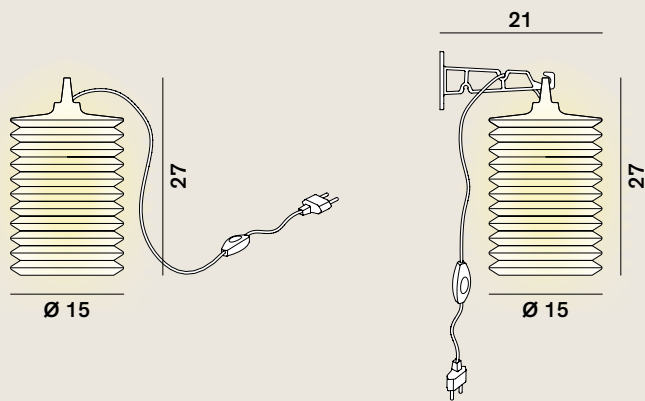

Lampion: Table / Wall

cod: T1 / W1

Light Source E27 LED

Class A / A+ / A++

Lampion: Suspension

cod: H1, H2

Light Source E27 LED

IP (H2) 44