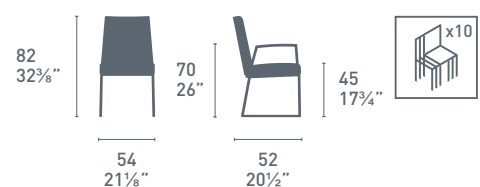

CB1664-3D

CB1671-3D

CB1696-3D

CB1697-3D

CB1694-3D 180

CB1694-3D 360

CB1911-3D

CB1695-3D

P15

P16

P94

P100

P139

P176

P328

P74

P77

P12

P15L

P19W

P201

NOTE

Per le combinazioni disponibili consultare il listino prezzi.
Please check all available combinations in the price list.

Academy 3D