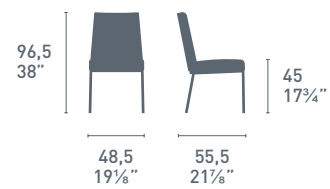

CB1260 - CB1260-SK

P201	1SA3	P201	1SA6	Berna
P128	1SA3	P128	1SA6	Berna
P128	S92	P128	S95	Skuba
P201	S92	P201	S93	Skuba
P201	S95			Skuba