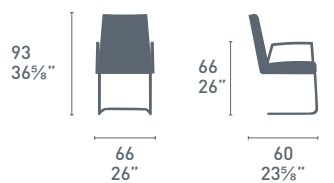

CB1914 - CB1914-V

CB1919 - CB1919-V

CB1926 - CB1926-V

CB1928

CB1931

CB1932

CB1913 - CB1913-V

CB1925 - CB1925-V

CB1927 - CB1927-V

CB1929

CB1930

CB1933

CB1976 - CB1976-V

CB1979

NOTE
Per le combinazioni disponibili consultare il listino prezzi.
Please check all available combinations in the price list.