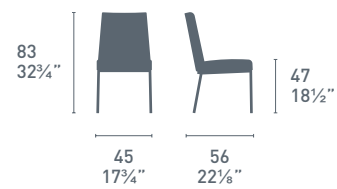

CB1959

P15

P16

P94

P176

315

474

Rig. Cuoio
Reg. Leather

D03

R04

R16

Rig. Cuoio
Reg. Leather