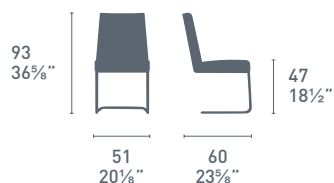

CB1925 - CB1925-V