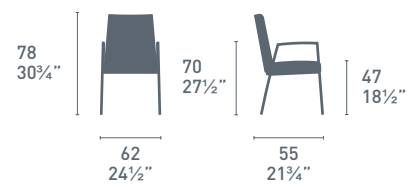

CB1965

P128

G8J

Ekos

P132

G8N

Ekos

P201

G8Q

Ekos

Hall

new