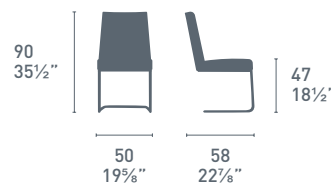

CB1935 - CB1935-V