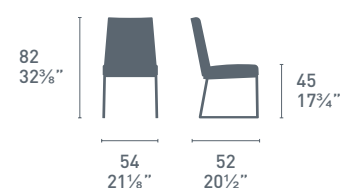

CB1664-3D

CB1671-3D

CB1696-3D

CB1697-3D

CB1694-3D 180

CB1694-3D 360

CB1911-3D

CB1695-3D

P15

P16

P94

P100

P139

P176

P328

P74

P77

P12

P15L

P19W

P201

NOTE

Per le combinazioni disponibili consultare il listino prezzi.
Please check all available combinations in the price list.

Academy 3D