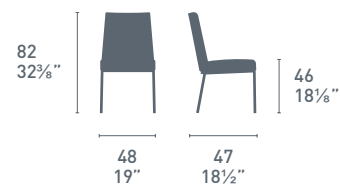

CB1523

P15

P94

P100

>PP<

P328

P900

P946

P973

>PP<