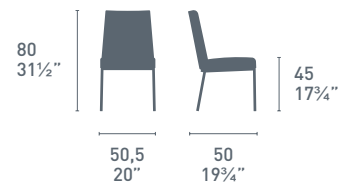

# Amsterdam

Amsterdam CB1286-SK  
P05 / S92  
Sedia / Chair  
Gate CB4088-MV  
P05 / GEW  
Tavolo / Table

CB1042

P94

P100

P900

P942

>PP<