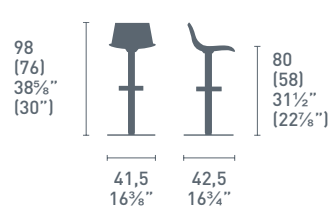

CB1298

CB1298-I

CB1427

CB1428

CB1405

	P15	P77	P95	P94
	P266	P296	P848	>SAN<
	P851	P852	P799	>SAN<

NOTE
Per le combinazioni disponibili consultare il listino prezzi.
Please check all available combinations in the price list.

Led