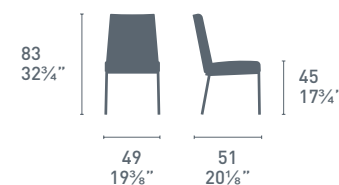

CB1663

CB1663-V
CB1663-VE **NEW**

CB1663-LHS
CB1663-SK