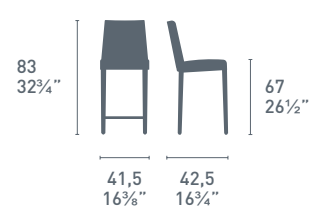

# Led W

Led W CB1541  
P02 / P799  
Sgabello / Stool

Led W CB1507  
P02 / P799  
P02 / P852  
Sedia / Chair

Led W

CB1298

CB1298-I

CB1427

CB1428