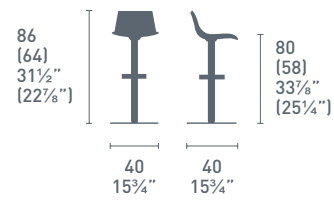

CB1340

Mambo