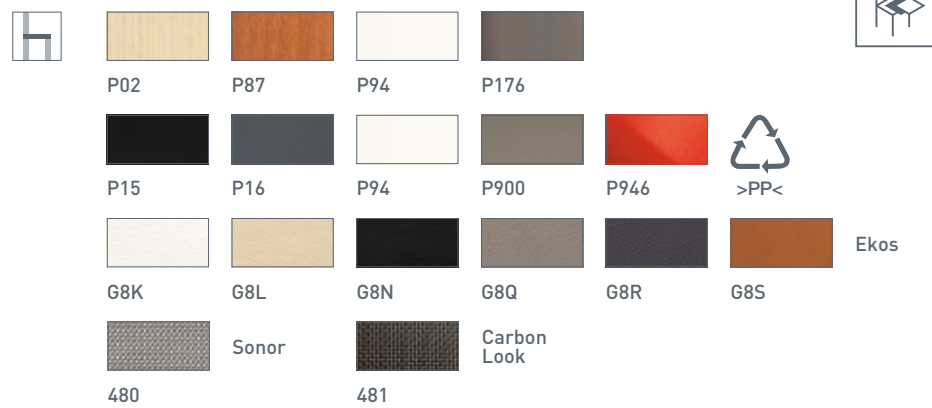

Garda

Garda CB1525  
P15 / G8S  
Sedia / Chair  
Wings CB4796-XR W  
P15 / P50W  
Tavolo / Table

CB1419

CB1513

CB1690

CB1689

CB1419 - CB1513

CB1690 - CB1689