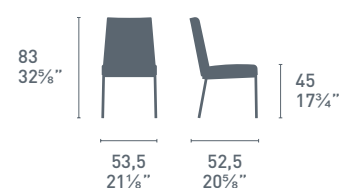

CB1664-3D

CB1671-3D

CB1696-3D

CB1697-3D

CB1694-3D 180

CB1694-3D 360

CB1911-3D

CB1695-3D

P15

P16

P94

P100

P139

P176

P328

P74

P77

P12

P15L

P19W

P201

NOTE

Per le combinazioni disponibili consultare il listino prezzi.
Please check all available combinations in the price list.

Academy 3D