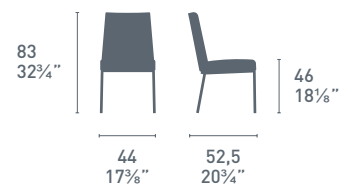

CB1312

P16

P94

P900

>PP<

P946

P947

>PP<

Helios