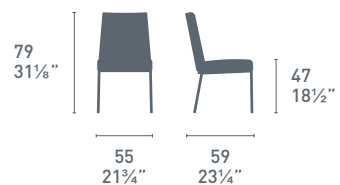

CB1910 - CB1910-V
CB1910-BI