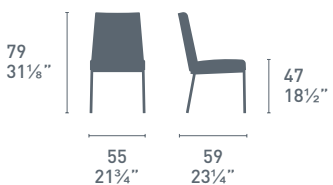

CB1922 - CB1922-V
CB1922-BI