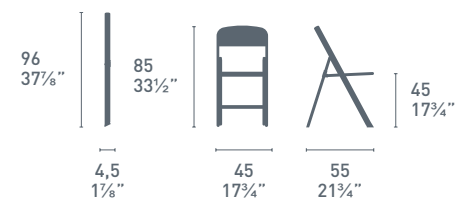

CB205

CB5073 FLAT

FLAT
gancio da fissare a muro
con tasselli per appendere
n. 4 sedie Alu
to be fitted with dowels
to the wall to hold
n. 4 Alu chairs

Alu