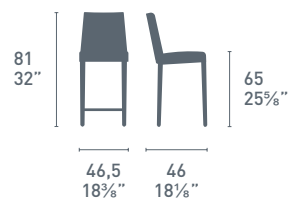

CB1472

CB1488

P12 P19W P27

P132 P201 P16

NOTE

P201 solo/only
CB1472

S01 S03

S05 S08

Sami