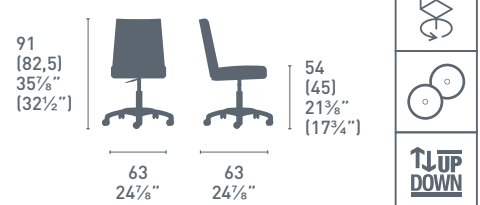

CB1664-3D

CB1671-3D

CB1696-3D

CB1697-3D

CB1694-3D 180

CB1694-3D 360

CB1911-3D

CB1695-3D

P15

P16

P94

P100

P139

P176

P328

P74

P77

P12

P15L

P19W

P201

NOTE

Per le combinazioni disponibili consultare il listino prezzi.
Please check all available combinations in the price list.

Academy 3D