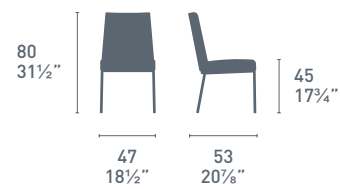

# Led W

Led W CB1541  
P02 / P799  
Sgabello / Stool

Led W CB1507  
P02 / P799  
P02 / P852  
Sedia / Chair

Led W

CB1298

CB1298-I

CB1427

CB1428