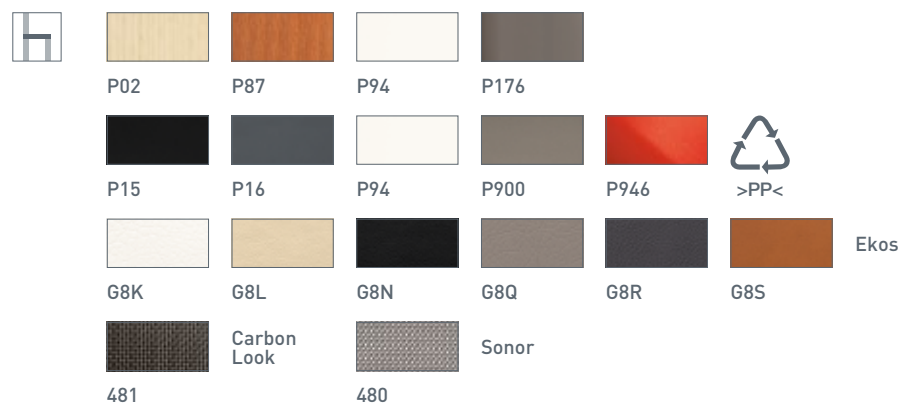

CB1320

CB1329

CB1693

CB1692

NOTE
Per le combinazioni disponibili consultare il listino prezzi.
Please check all available combinations in the price list.

CB1320 - CB1329

CB1693 - CB1692

Ace