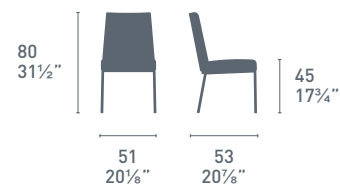

# Led W

Led W CB1541  
P02 / P799  
Sgabello / Stool

Led W CB1507  
P02 / P799  
P02 / P852  
Sedia / Chair

Led W

CB1298

CB1298-I

CB1427

CB1428