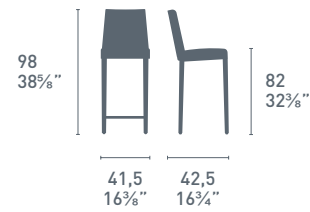

# Led W

Led W CB1541  
P02 / P799  
Sgabello / Stool

Led W CB1507  
P02 / P799  
P02 / P852  
Sedia / Chair

Led W

CB1298

CB1298-I

CB1427

CB1428