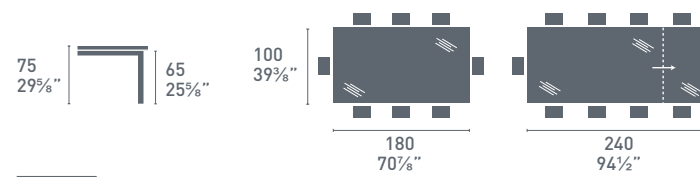

# Gate

ceramic

Gate CB4088-MV  
P15 / P5C  
Tavolo / Table  
Greta CB1951-V  
P15 / S0A  
Sedia / Chair

CB4088-MV 160

CB4088-MV 180