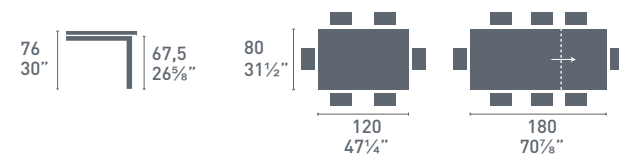

CB4085-ML 120