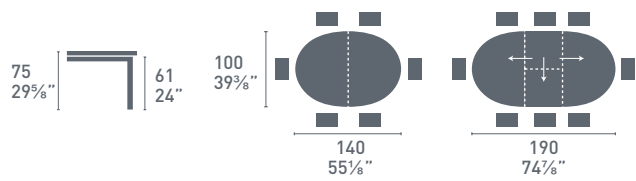

CB4739

CB4739 -E

CB4739-R

Giove

ceramic