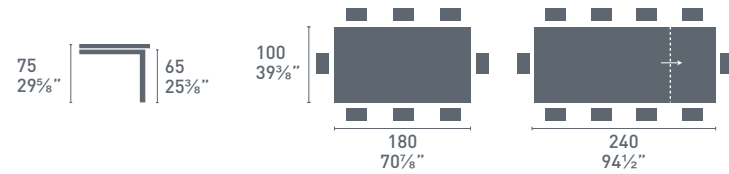

CB4069-LL 180