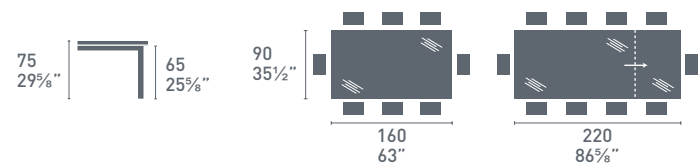

CB4088-MV 160