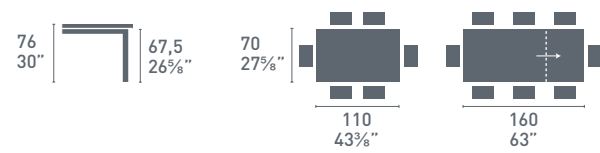

CB4085-ML110