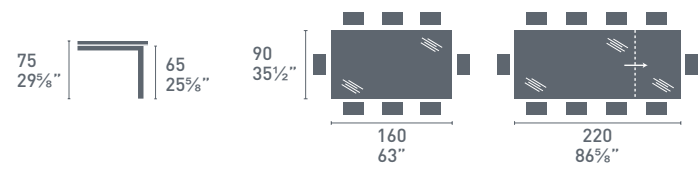

# Gate

ceramic

Gate CB4088-MV  
P15 / P5C  
Tavolo / Table  
Greta CB1951-V  
P15 / S0A  
Sedia / Chair

CB4088-MV 160

CB4088-MV 180