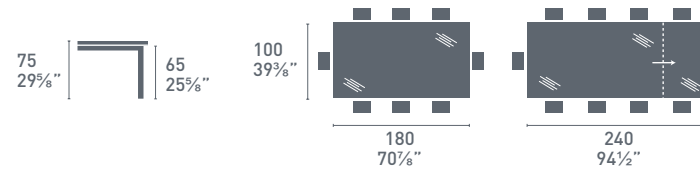

# Gate

ceramic

Gate CB4088-MV  
P15 / P5C  
Tavolo / Table  
Greta CB1951-V  
P15 / S0A  
Sedia / Chair

CB4088-MV 160

CB4088-MV 180