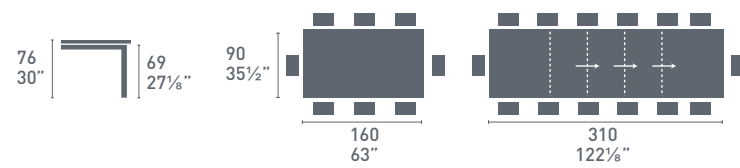

CB4796-XR W

Wings

wood

new