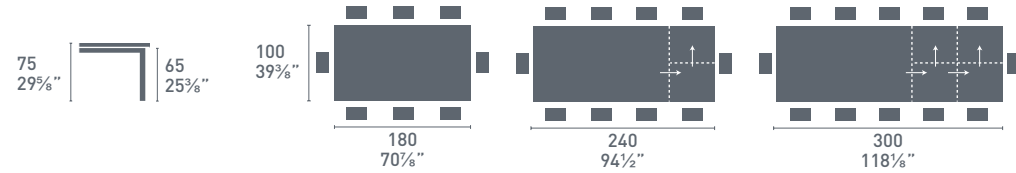

CB4069-XLL 180 SIGMA XL