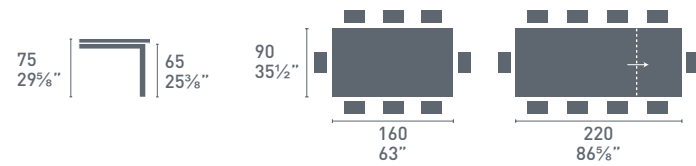

CB4069-LL 160