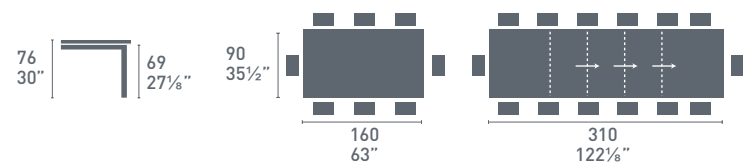

CB4795-XR W

P15

P94

P176

P18W

P49W

P50W

P60W