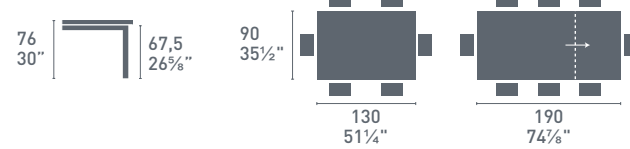

CB4085-ML 130

P16

P94

P95

P176

P328

P17W

P18W

P22W

P35W

P48W

P49W