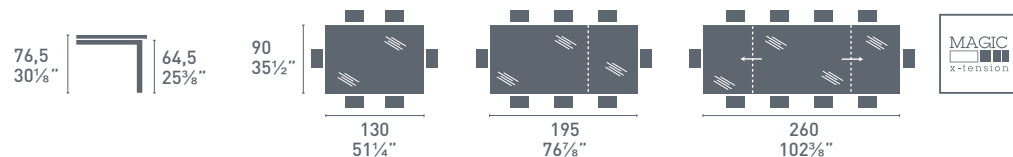

CB4011

P15	P16	P77	P94	P95	P176
				CERAMIC	
P117	P133	P166	P321	CERAMIC	
			CERAMIC		
P1C	P5C	P6C	CERAMIC		
				TEMPERED	
GAT	GAW	GEW	GN	TEMPERED