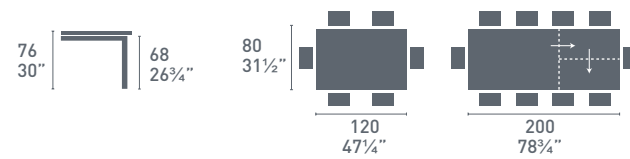

CB4784-M 120 L