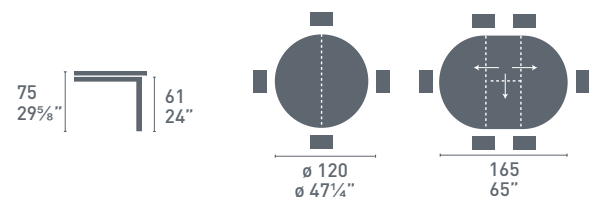

CB4739

CB4739 -E

CB4739-R

Giove

ceramic