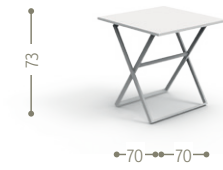

#Queencollection

Finishing

Aluminium frame

- A9** charcoal
- A12** white
- A13** dove

Textilene seat

- T1** white
- T2** dove
- T3** silver black

FOLDING CHAIR / CODE: QUESP

3,0 |
 unit 2 0.13 mc |
 |
 |

A12 T1 |
 A13 T2 |
 A9 T3

FOLDING TABLE 70X70 / CODE: QUETAV70

8,0 |
 unit 1 0.07 mc |
 |
 x4 |

A12 | A13 | A9

FOLDING TABLE 120X80 / CODE: QUETAV120

12,0 |
 unit 1 0.10 mc |
 |
 x4 |

A12 | A13 | A9