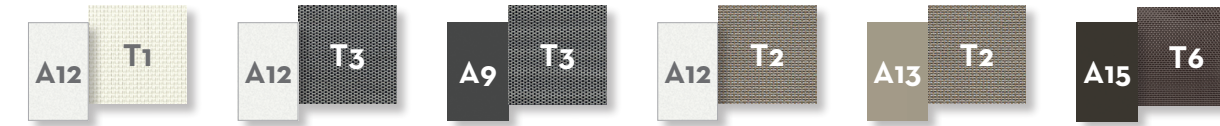

BISTRÒ CHAIR / CODE: BITSP

ELITE CHAIR / CODE: ELISP

BRIDGE ABS CHAIR / CODE: BGESP

ELITE ARMCHAIR / CODE: ELIPP

BRIDGE DIRECTOR CHAIR / CODE: BGEPP

ESSENCE ARMCHAIR / CODE: ESSPP

CIRCLE ARMCHAIR / CODE: CRCPP

KEY DINING ARMCHAIR / CODE: KEYPP

CIRCLE ABS ARMCHAIR / CODE: CRCPP2

MAIORCA ARMCHAIR / CODE: MCAPP

CHIC DIRECTOR CHAIR / CODE: HCAPP

MAIORCA BAR STOOL / CODE: MCASGAG

MAIORCA LOW STOOL / CODE: MCASGAP

MOON TEAK PADDED TUB CHAIR / CODE: MONTEKPPZ