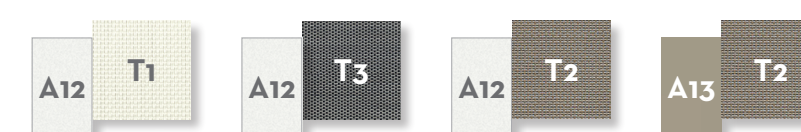

KEY DINING ARMCHAIR / CODE: KEYPP

CIRCLE ABS ARMCHAIR / CODE: CRCPP2

MAIORCA ARMCHAIR / CODE: MCAPP

CHIC DIRECTOR CHAIR / CODE: HCAPP

MAIORCA BAR STOOL / CODE: MCASGAG

MAIORCA LOW STOOL / CODE: MCASGAP

MOON TEAK PADDED TUB CHAIR / CODE: MONTEKPPZ