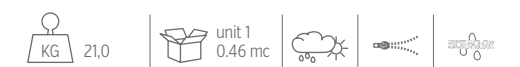

#Edencollection

Design Marco Acerbis

Finishing

Aluminium frame .....

Fabric cushions .....

Fabric pillows 25x45 40x60 (optional) .....

Fabric capote Table top .....

SOFA DX / CODE: EDNDX