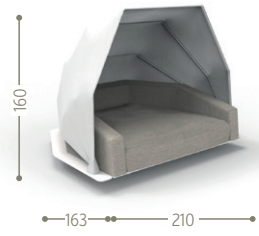

SOFA LONGUE SX / CODE: EDNLONSX

SOFA / CODE: EDNDIV

LOUNGE ARMCHAIR / CODE: EDNPL

DAYBED / CODE: EDNBED

TABLE LAMP 01 / CODE: EDNL01

COFFEE TABLE D120 / CODE: EDNTC120

FLOOR LAMP 02 / CODE: EDNL02

COFFEE TABLE D90 / CODE: EDNTC90