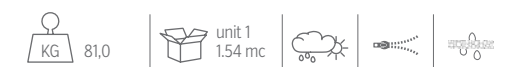

LOUNGE ARMCHAIR / CODE: EDNPL