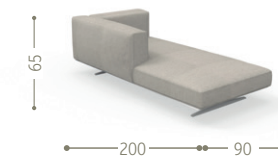

### Finishing

Aluminium frame .....

Fabric cushions .....

Fabric pillows 25x45 40x60 (optional) .....

Fabric capote Table top .....

SOFA DX / CODE: EDNDX

SOFA SX / CODE: EDNSX

SOFA LONGUE DX / CODE: EDNLOND