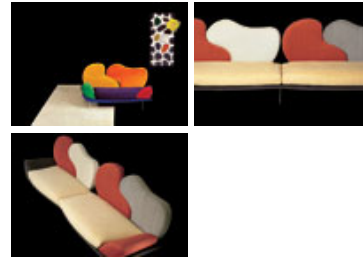

IL LOFT / COLLECTION / SOFAS / WING

Wing

A soft and sinuous shape, the dynamic ensemble is created by the interwoven lines and curved surfaces. Metal structure padded with polyurethane, chrome-metal parts, padding covered with fabrics or leather from our collection.