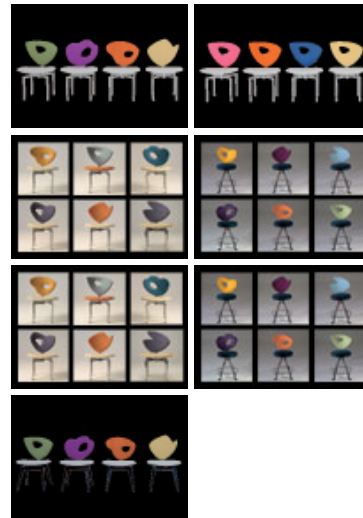

IL LOFT / COLLECTION / CHAIRS AND BAR STOOLS / [SAMBA](#)

Samba

Chair with the base in solid wood painted in matte or transparent lacquer aniline or with a chromed swivel base. Eight different back-rest designs characterise the chair, covered in fabrics or leather from our collection.

Stampa - Print