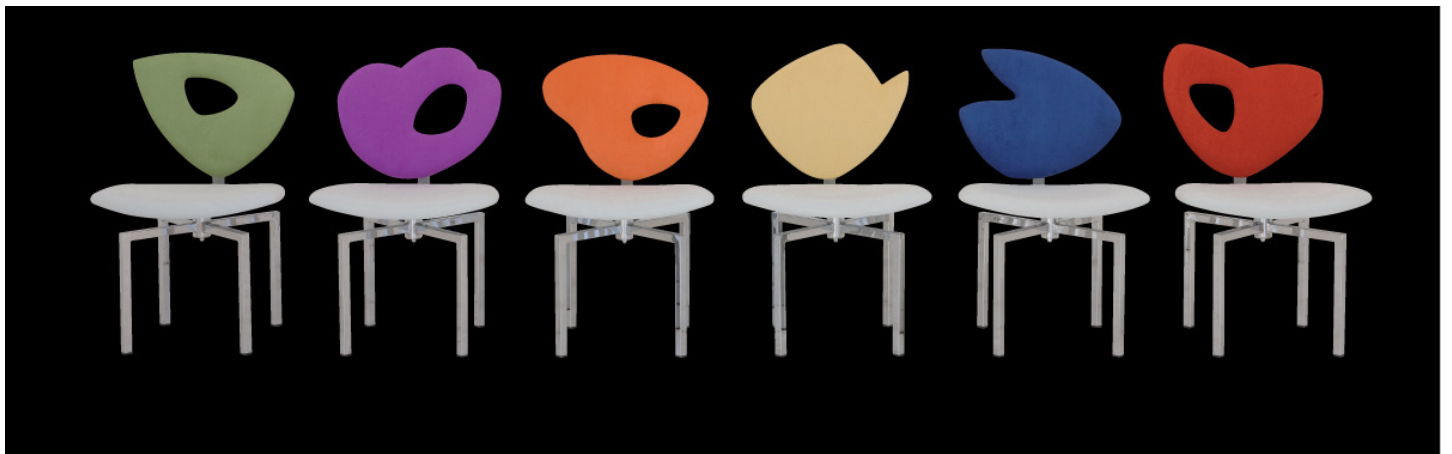

IL LOFT / COLLECTION / CHAIRS AND BAR STOOLS / [SAMBA](#)

Samba

Chair with the base in solid wood painted in matte or transparent lacquer aniline or with a chromed swivel base. Eight different back-rest designs characterise the chair, covered in fabrics or leather from our collection.

Stampa - Print