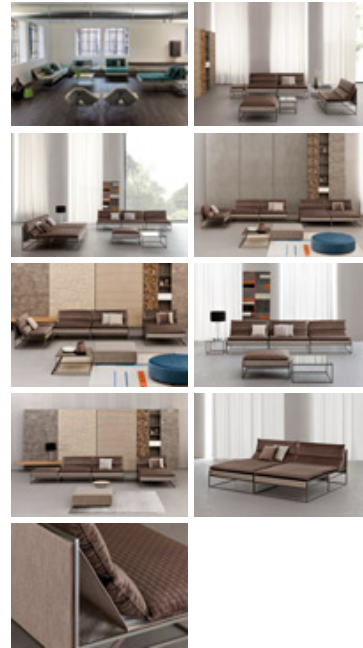

IL LOFT / COLLECTION / SOFAS / NIKOS

Nikos

A modular sofa with comfortable seat and back cushions on a lacquered steel frame. The series also includes an armchair, chaise longue, pouf, and low tables and can be featured in indoor and outdoor spaces using fabrics and materials chosen from the Home Collection or the Outdoor Collection.

Stampa - Print