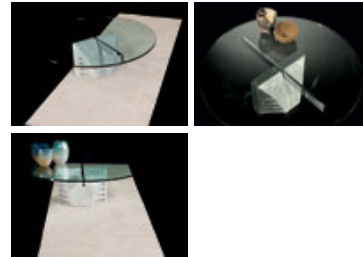

IL LOFT / COLLECTION / LOW TABLES / WILTON

Wilton

Low table with textured concrete base, enriched with horizontal flutes, cross support in chromed metal with transparent crystal top in different sizes and shapes.

Stampa - Print