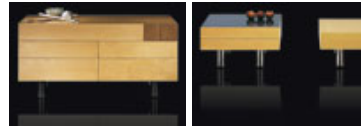

IL LOFT / COLLECTION / NIGHT TABLES / [WING LINE](#)

Wing Line

Linear nightstand with two superimposed drawers or with one drawer having side drawers made in the woods of our collection.

 Stampa - Print

info@iloft.com :  iloft_Srl : 11 / EN : Credits