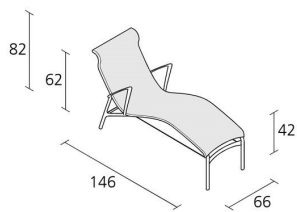

Alias

LONGFRAME OUTDOOR / 439_O

Chaise longue with arms, with structure composed of extruded aluminium profile and die-cast aluminium elements, seat and back in fire retardant PVC covered polyester mesh; black Kevlar bracing wire.

1,104

Volume in m³

20

Gross weight in Kg

FINISHES LONGFRAME OUTDOOR / 439_O

STOVE ENAMELLED ALUMINIUM

A010 A016 A019 A039 A041 A042 A047

MESH A