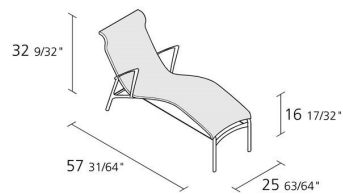

Alias

LONGFRAME OUTDOOR / 439_O

Chaise longue with arms, with structure composed of extruded aluminium profile and die-cast aluminium elements, seat and back in fire retardant PVC covered polyester mesh; black Kevlar bracing wire.

1,104

Volume in m³

20

Gross weight in Kg

FINISHES LONGFRAME OUTDOOR / 439_O

STOVE ENAMELLED ALUMINIUM

A010 A016 A019 A039 A041 A042 A047

MESH A