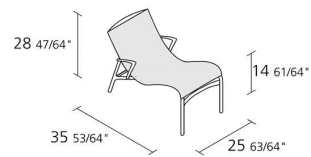

Alias

ARMFRAME OUTDOOR / 438_O

Easy chair with arms with structure made of extruded aluminium profile and die-cast aluminium elements; seat and back in fire retardant PVC covered polyester mesh.

INFORMATION

Volume in m³

13,6

Gross weight in Kg

FINISHES ARMFRAME OUTDOOR / 438_O

STOVE ENAMELLED ALUMINIUM

MESH A

MESH B