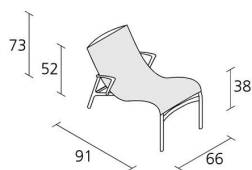

Alias

ARMFRAME OUTDOOR / 438_O

Easy chair with arms with structure made of extruded aluminium profile and die-cast aluminium elements; seat and back in fire retardant PVC covered polyester mesh.

INFORMATION

Volume in m³

13,6

Gross weight in Kg

FINISHES ARMFRAME OUTDOOR / 438_O

STOVE ENAMELLED ALUMINIUM

MESH A

MESH B