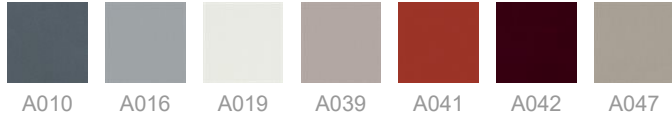

Volume in m³

13,6

Gross weight in Kg

FINISHES ARMFRAME OUTDOOR / 438_O

STOVE ENAMELLED ALUMINIUM

MESH A

MESH B