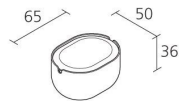

Alias

SMALL TABLE A CONTAINER / 23A

Nendo

Small table with painted plastic container.

INFORMATION

Warranty 10 years

Recyclable

1

Boxes number

1

Max number pieces
per a box

0,135

Volume in m³

9,6

Gross weight in Kg

FINISHES SMALL TABLE A CONTAINER / 23A