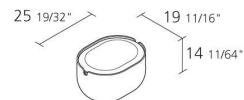

Alias

SMALL TABLE A CONTAINER / 23A

Nendo

Small table with painted plastic container.

INFORMATION

Warranty 10 years

Recyclable

1

Boxes number

1

Max number pieces
per a box

0,135

Volume in m³

9,6

Gross weight in Kg

FINISHES SMALL TABLE A CONTAINER / 23A