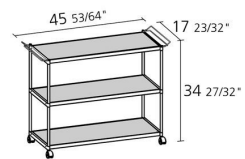

## CAR018 / SEC

*Alfredo Häberli*

Trolley with structure in extruded aluminium profiles and 3 shelves in glass. Chromed castors and handles in chromed steel wire.