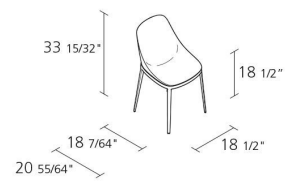

Alias

ELLE / 070

Eugeni Quittlet

Chair with stove enamelled aluminium structure; shell in polyurethane TECH® in different colors.