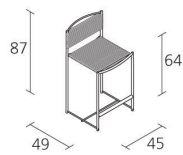

## SPAGHETTI STOOL / 164

*Giandomenico Belotti*

Medium height stool with structure in chromed or stove enamelled steel and footrest in steel covered with black PVC; seat and back in PVC.

2

Max number pieces  
per a box

0,313

Volume in m<sup>3</sup>

6,7

Gross weight in Kg

---