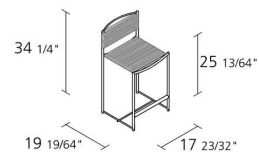

## SPAGHETTI STOOL / 164

*Giandomenico Belotti*

Medium height stool with structure in chromed or stove enamelled steel and footrest in steel covered with black PVC; seat and back in PVC.

2

Max number pieces  
per a box

0,313

Volume in m<sup>3</sup>

6,7

Gross weight in Kg

---