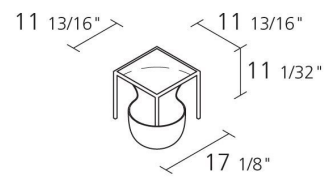

## FLOW BOWL SIDE TABLE / 101

*Nendo*

SIDE TABLE Small table with stove enamelled steel structure and top with container made of lacquered polyurethane.