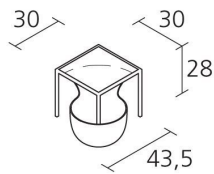

## FLOW BOWL SIDE TABLE / 101

*Nendo*

SIDE TABLE Small table with stove enamelled steel structure and top with container made of lacquered polyurethane.