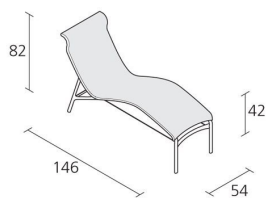

## LONGFRAME OUTDOOR / 419\_O

Chaise longue with structure composed of extruded aluminium profile and die-cast aluminium elements, seat and back in fire retardant PVC covered polyester mesh; black Kevlar bracing wire.