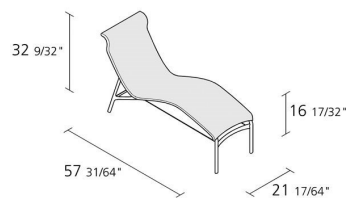

## LONGFRAME OUTDOOR / 419\_O

Chaise longue with structure composed of extruded aluminium profile and die-cast aluminium elements, seat and back in fire retardant PVC covered polyester mesh; black Kevlar bracing wire.

Max number pieces  
per a box

0,883

Volume in m<sup>3</sup>

17

Gross weight in Kg