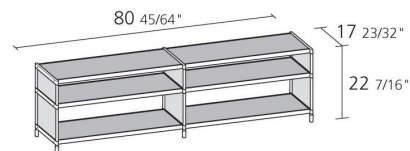

Alias

SID007

Alfredo Häberli

Sideboard with structure in stove enamelled extruded aluminium. Panels in oak veneered (natural or stained ash grey) Model a: Shelves in oak veneered MDF (natural or stained ash grey). Model b: Shelves in marble.