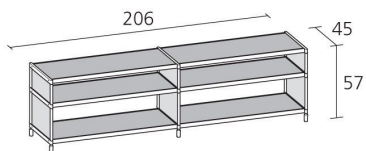

Alias

SID007

Alfredo Häberli

Sideboard with structure in stove enamelled extruded aluminium. Panels in oak veneered (natural or stained ash grey) Model a: Shelves in oak veneered MDF (natural or stained ash grey). Model b: Shelves in marble.