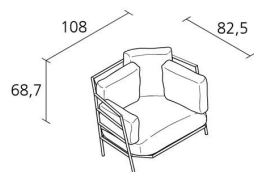

Alias

DEHORS / 370_0

Michele De Lucchi

Armchair for outdoor use with structure in stove enamelled steel. Removable cover in Création Baumann® fabric or 100% coloured acrylic fabric and stuffing in expanded alkylid resin. Cushions included in the prices.