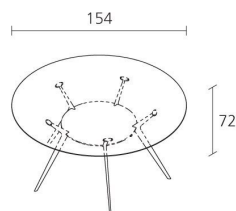

Alias

BIPLANE Ø154 / 40A

Alberto Meda

Round table with structure composed of 5 legs in die-cast aluminium with painted or polished finishes, connected by a shelf.

Top available in:

- enamelled scratch resistant MDF
- marble thickness 20 mm (smooth finish with water-repellent and stain-resistant treatment)

Shelf available in enamelled MDF.

NOTE for the SHELF: the lacquered MDF shelf has the same finish of the structure.

In case of aluminium polished structure and Marble top, the shelf is also in marble.