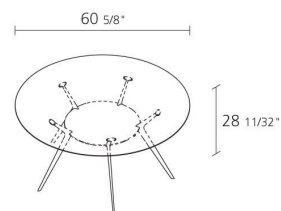

Alias

BIPLANE Ø154 / 40A

Alberto Meda

Round table with structure composed of 5 legs in die-cast aluminium with painted or polished finishes, connected by a shelf.

Top available in:

- enamelled scratch resistant MDF
- marble thickness 20 mm (smooth finish with water-repellent and stain-resistant treatment)

Shelf available in enamelled MDF.

NOTE for the SHELF: the lacquered MDF shelf has the same finish of the structure.

In case of aluminium polished structure and Marble top, the shelf is also in marble.