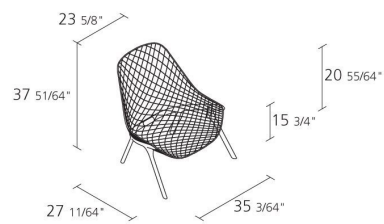

Alias

GRAN KOBI / 035

Patrick Norguet

Armchair with shell in enamelled steel; support belt and legs in stove enamelled aluminium.