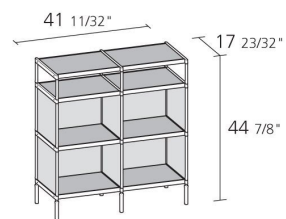

Alias

LIB014

Alfredo Häberli

Bookshelf with structure in stove enamelled extruded aluminium. Shelves in oak veneered MDF (natural or ash grey oak). Panels in oak veneered aluminium (natural or ash grey oak).