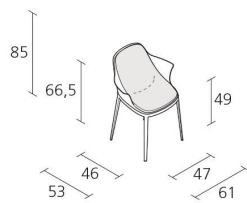

Alias

ELLE ARM SOFT / 072

Eugeni Quittlet

Chair with stove enamelled aluminium structure; shell with armrests in polyurethane TECH® with inner cushion upholstered in Camira® or Kvadrat® fabric or in Pelle Frau® leather.