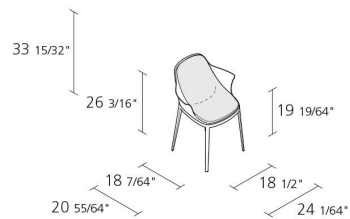

Alias

ELLE ARM SOFT / 072

Eugeni Quittlet

Chair with stove enamelled aluminium structure; shell with armrests in polyurethane TECH® with inner cushion upholstered in Camira® or Kvadrat® fabric or in Pelle Frau® leather.