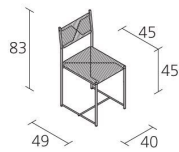

Alias

PALUDIS CHAIR / 150

Giandomenico Belotti

Chair with structure in chromed or stove enamelled steel, seat and back covered with paper straw.

INFORMATION

100% Recyclable

1

Boxes number

2

Max number pieces
per a box

0,27

Volume in m³

8,5

Gross weight in Kg

FINISHES PALUDIS CHAIR / 150

CHROMED STEEL