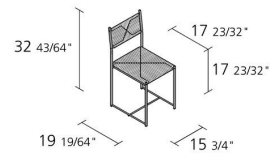

Alias

PALUDIS CHAIR / 150

Giandomenico Belotti

Chair with structure in chromed or stove enamelled steel, seat and back covered with paper straw.

INFORMATION

100% Recyclable

1

Boxes number

2

Max number pieces
per a box

0,27

Volume in m³

8,5

Gross weight in Kg

FINISHES PALUDIS CHAIR / 150

CHROMED STEEL