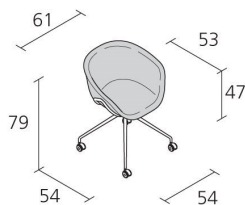

Alias

IKO SOFT STUDIO / 06C

Patrick Norguet

Small armchair with soft (or hard ***) castors and 4-star fixed base; shell in lacquered plastic material matched with CFC-free expanded polyurethane; eco-leather, fabric or leather upholstery (not removable). Structure in stove enamelled or chromed steel. Belt in stove enamelled or chromed steel (matching the finish of the structure).

NOTE: it is possible to choose two different colors for the inner and outer seat cover.*** on request