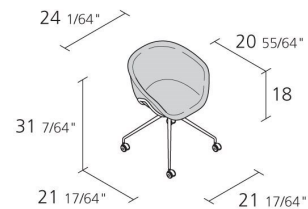

Alias

IKO SOFT STUDIO / 06C

Patrick Norguet

Small armchair with soft (or hard ***) castors and 4-star fixed base; shell in lacquered plastic material matched with CFC-free expanded polyurethane; eco-leather, fabric or leather upholstery (not removable). Structure in stove enamelled or chromed steel. Belt in stove enamelled or chromed steel (matching the finish of the structure).

NOTE: it is possible to choose two different colors for the inner and outer seat cover.*** on request